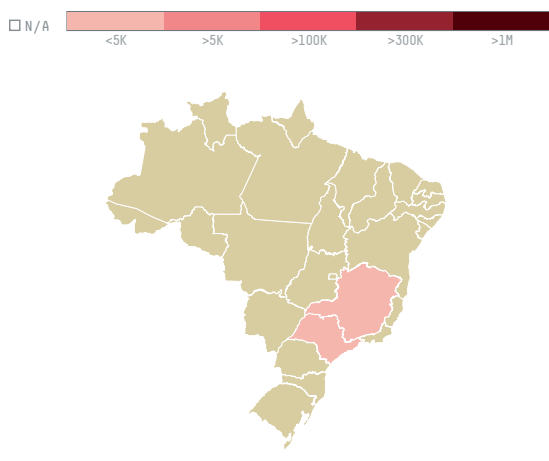

trase

WILLIAMS MANUFACTURING POLAND SPZOO

ACTIVITY	COMMODITY	COUNTRY	YEAR
Importer	Coffee	Brazil	2017

WILLIAMS MANUFACTURING POLAND SPZOO was the 889th largest importer of coffee from BRAZIL in 2017, accounting for 58 tons. As an importer, WILLIAMS MANUFACTURING POLAND SPZOO sources from 1 municipalities, or 0% of the coffee production municipalities. The main destination of the coffee imported by WILLIAMS MANUFACTURING POLAND SPZOO is POLAND, accounting for 100% of the total.

TOP DESTINATION COUNTRIES OF COFFEE IMPORTED BY WILLIAMS MANUFACTURING POLAND SPZOO:

□ N/A <5K >5K >100K >300K >1M

COMPARING COMPANIES IMPORTING COFFEE FROM BRAZIL IN 2017

Trase is a partnership between

In collaboration with