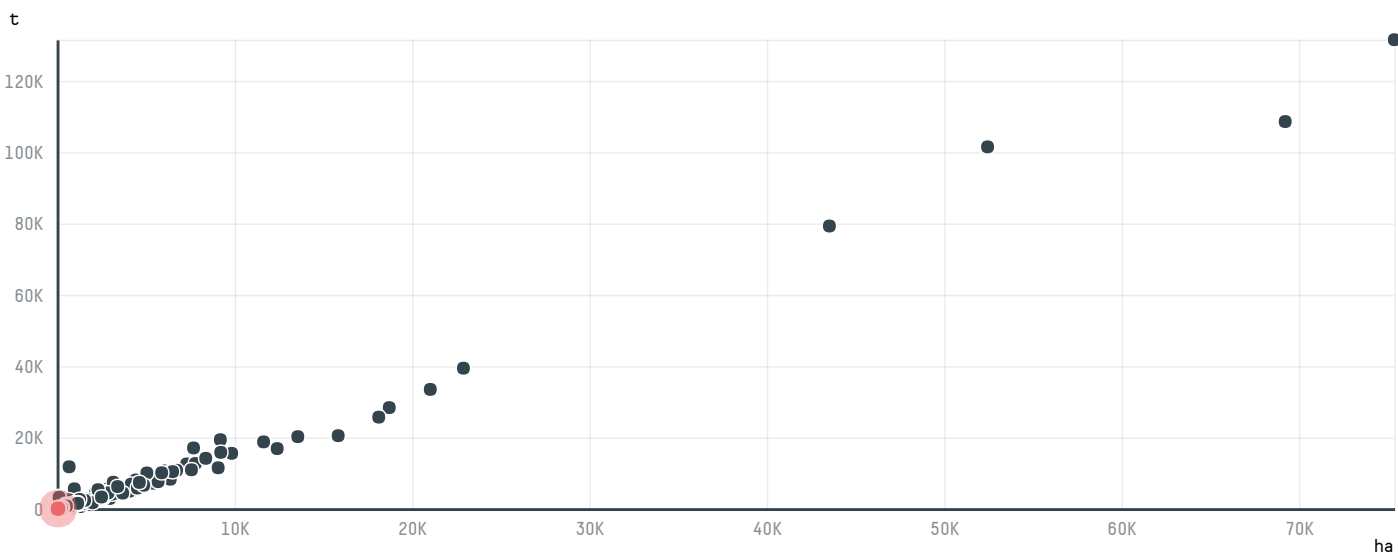

TOP DESTINATION COUNTRIES OF COFFEE IMPORTED BY WILLIAMS MANUFACTURING POLAND SPZOO:

□ N/A <5K >5K >100K >300K >1M

COMPARING COMPANIES IMPORTING COFFEE FROM BRAZIL IN 2017

Trase is a partnership between

In collaboration with