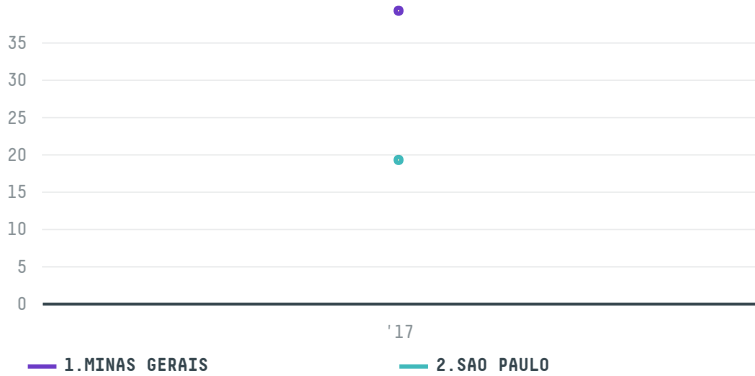

COMPARING COMPANIES IMPORTING COFFEE FROM BRAZIL IN 2017

Trase is a partnership between

In collaboration with

and many other organizations and individuals.

Donors

[Terms of Use](#) · [Privacy policy](#) · [Cookie policy](#) · [Contact us](#)

This website uses cookies to provide you with an improved user experience. By continuing to browse this site, you consent to the use of cookies and similar technologies. Please visit our [privacy policy](#) for further details.

I AGREE