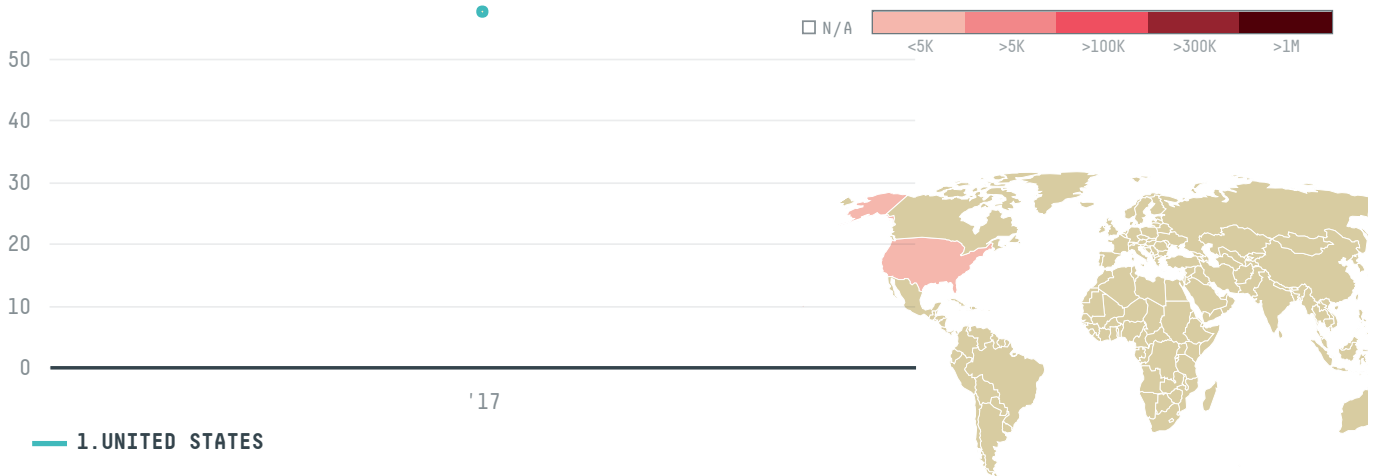

trase

ROYAL COFFEE INC ,

ACTIVITY: **Importer**
COMMODITY: **Coffee**
COUNTRY: **Brazil**

YEAR: **2017**

ROYAL COFFEE INC , was the 885th largest importer of coffee from BRAZIL in 2017, accounting for 58 tons. As an importer, ROYAL COFFEE INC , sources from 1 municipalities, or 0% of the coffee production municipalities. The main destination of the coffee imported by ROYAL COFFEE INC , is UNITED STATES, accounting for 100% of the total.

TOP DESTINATION COUNTRIES OF COFFEE IMPORTED BY ROYAL COFFEE INC , :

This website uses cookies to provide you with an improved user experience. By continuing to browse this site, you consent to the use of cookies and similar technologies. Please visit our [privacy policy](#) for further details.