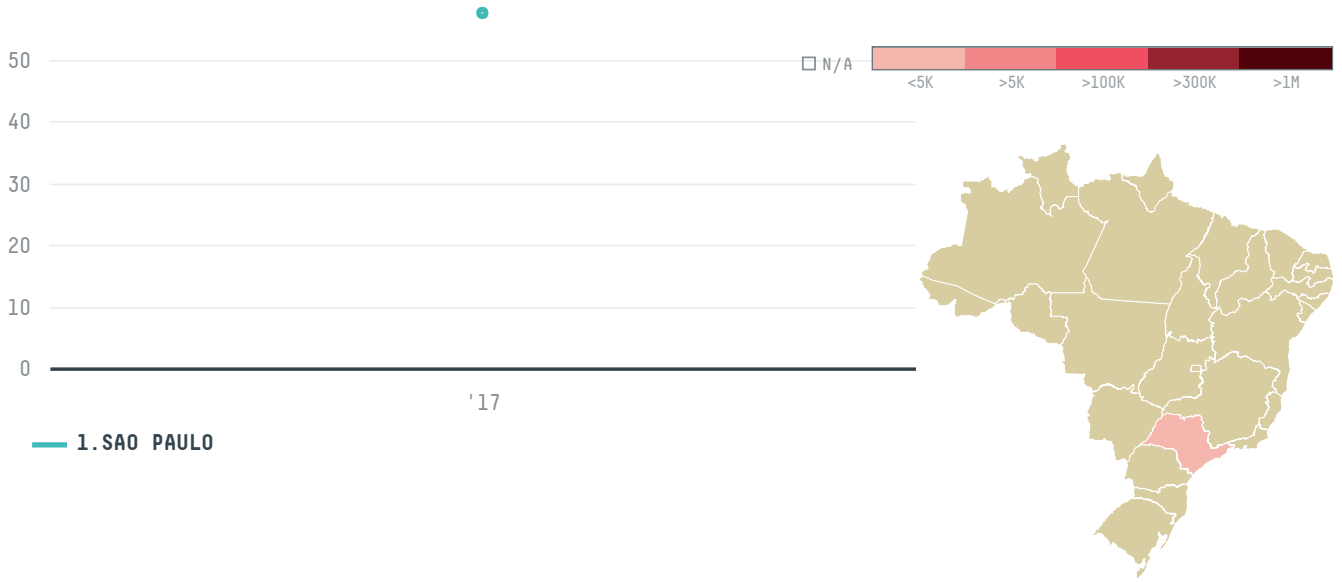

Trase is a partnership
between

In collaboration with

and many other organizations

Donors

This website uses cookies to provide you with an improved user experience. By continuing to browse this site, you consent to the use of cookies and similar technologies. Please visit our [privacy policy](#) for further details.

I AGREE