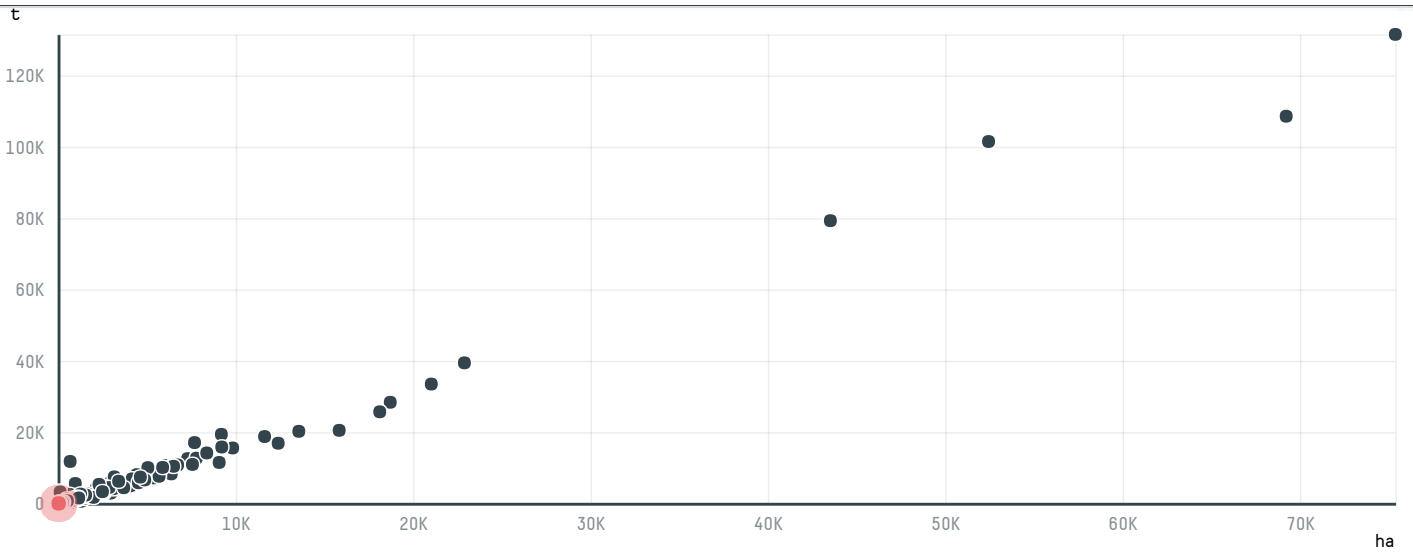

Trase is a partnership between

In collaboration with

and many other organizations and individuals.

Donors

[Terms of Use](#) · [Privacy policy](#) · [Cookie policy](#) · [Contact us](#)