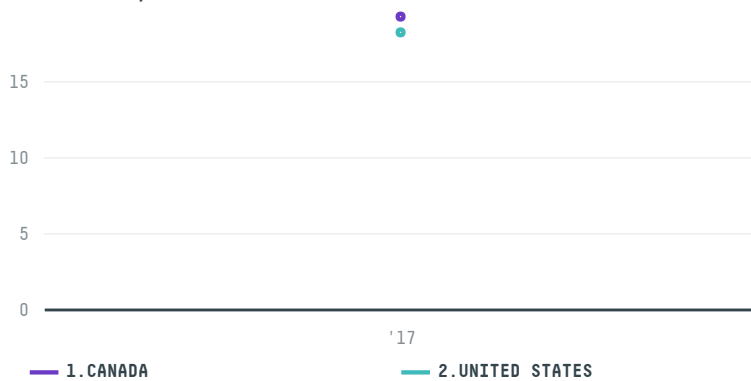

TOP DESTINATION COUNTRIES OF COFFEE IMPORTED BY RGC COFFEE, INC: