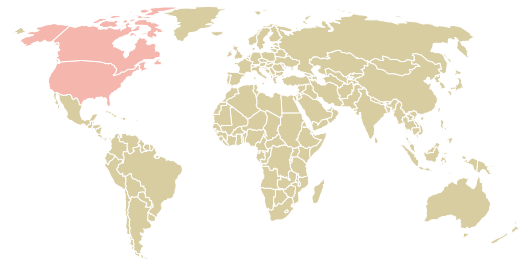

# trase

## RGC COFFEE, INC

ACTIVITY: **Importer**  
COMMODITY: **Coffee**  
COUNTRY: **Brazil**  
YEAR: **2017**

RGC COFFEE, INC was the 1015th largest importer of coffee from BRAZIL in 2017, accounting for 37 tons. As an importer, RGC COFFEE, INC sources from 1 municipalities, or 0% of the coffee production municipalities. The main destination of the coffee imported by RGC COFFEE, INC is CANADA, accounting for 51% of the total.

### TOP DESTINATION COUNTRIES OF COFFEE IMPORTED BY RGC COFFEE, INC:

Trase is a partnership between

In collaboration with

and many other organizations and individuals.

Donors

[Terms of Use](#) · [Privacy policy](#) · [Cookie policy](#) · [Contact us](#)