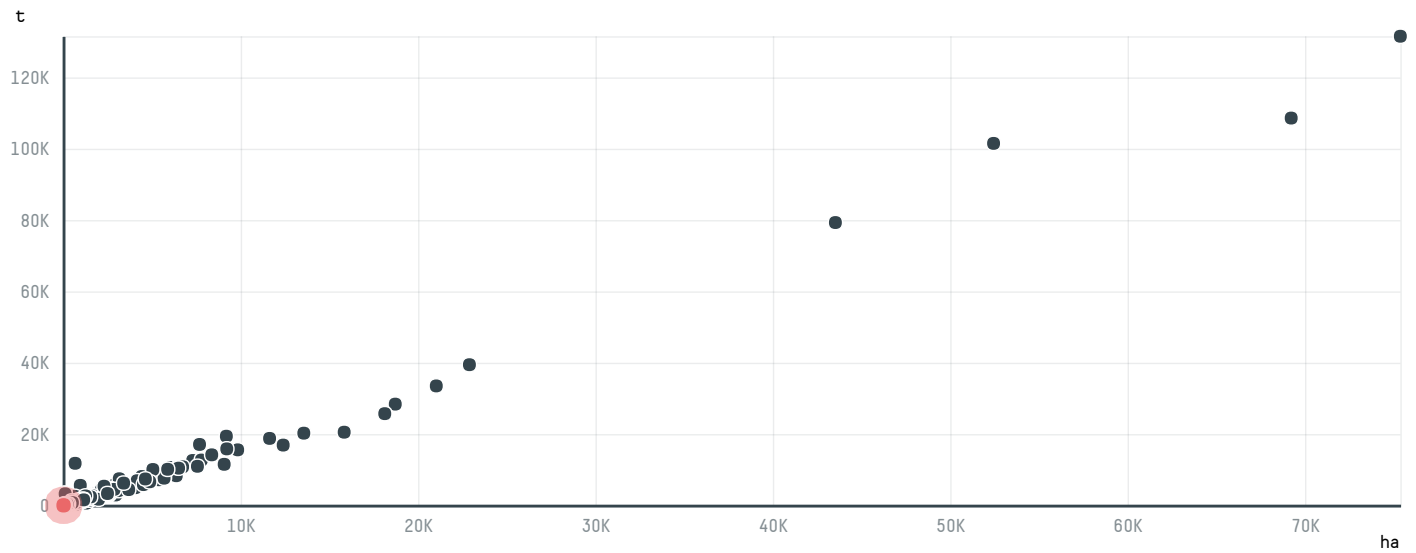

COMPARING COMPANIES IMPORTING COFFEE FROM BRAZIL IN 2017

Trase is a partnership between

In collaboration with

and many other organizations and individuals.

Donors

[Terms of Use](#) · [Privacy policy](#) · [Cookie policy](#) · [Contact us](#)