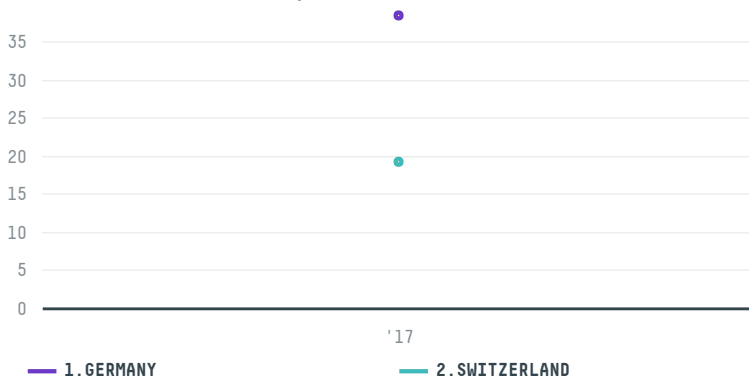

TOP DESTINATION COUNTRIES OF COFFEE IMPORTED BY BENECKE COFFEE GMBH , :