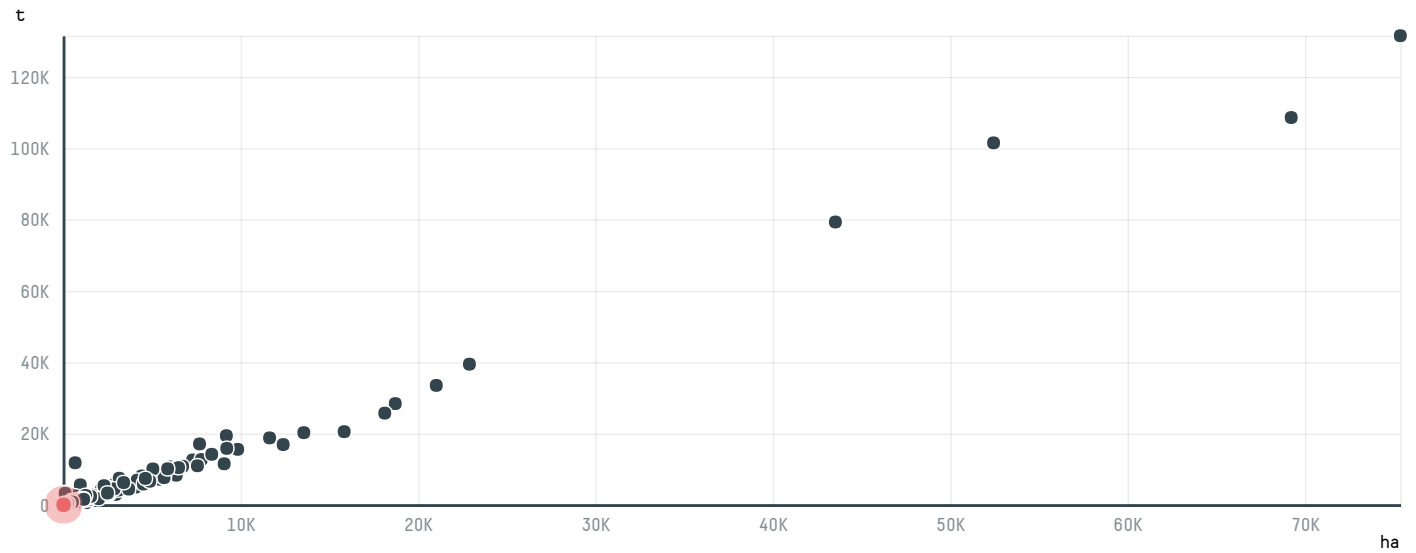

trase

KENCAF IMP. & DISTRIBUTING

ACTIVITY: **Importer**
COMMODITY: **Coffee**
COUNTRY: **Brazil**
YEAR: **2017**

KENCAF IMP. & DISTRIBUTING was the 1196th largest importer of coffee from BRAZIL in 2017, accounting for 19 tons. As an importer, KENCAF IMP. & DISTRIBUTING sources from 1 municipalities, or 0% of the coffee production municipalities. The main destination of the coffee imported by KENCAF IMP. & DISTRIBUTING is CANADA, accounting for 100% of the total.

TOP DESTINATION COUNTRIES OF COFFEE IMPORTED BY KENCAF IMP. & DISTRIBUTING:

COMPARING COMPANIES IMPORTING COFFEE FROM BRAZIL IN 2017

Trase is a partnership between

In collaboration with

and many other organizations and individuals.