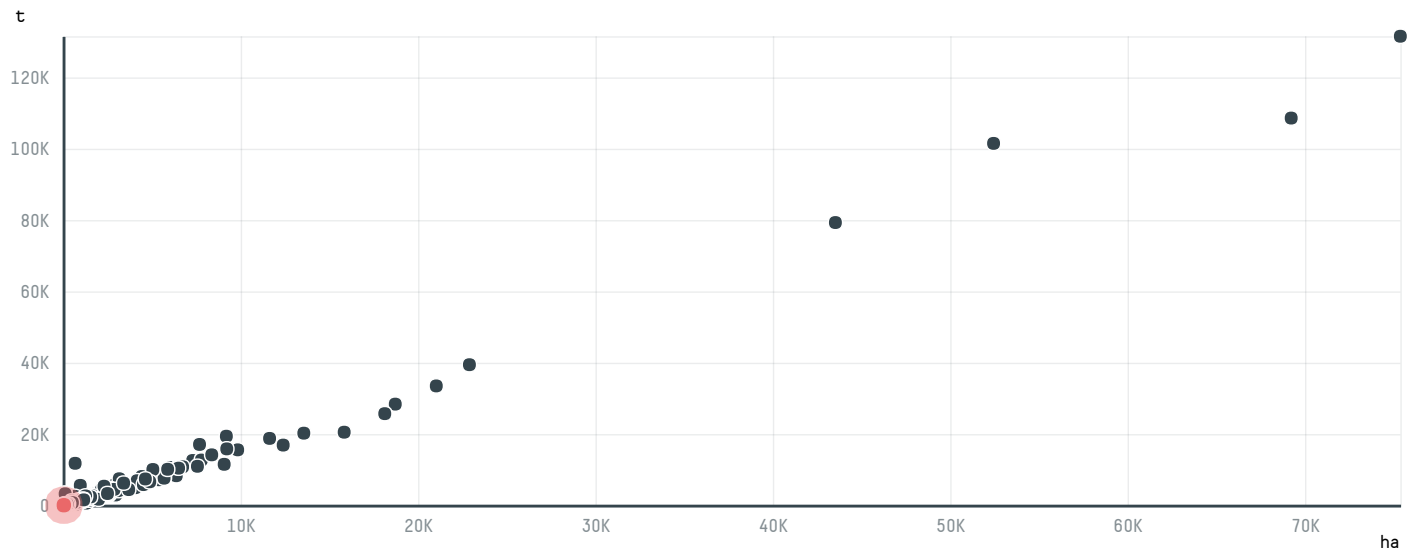

COMPARING COMPANIES IMPORTING COFFEE FROM BRAZIL IN 2017

Trase is a partnership between

In collaboration with

and many other organizations and individuals.

Donors

[Terms of Use](#) · [Privacy policy](#) · [Cookie policy](#) · [Contact us](#)