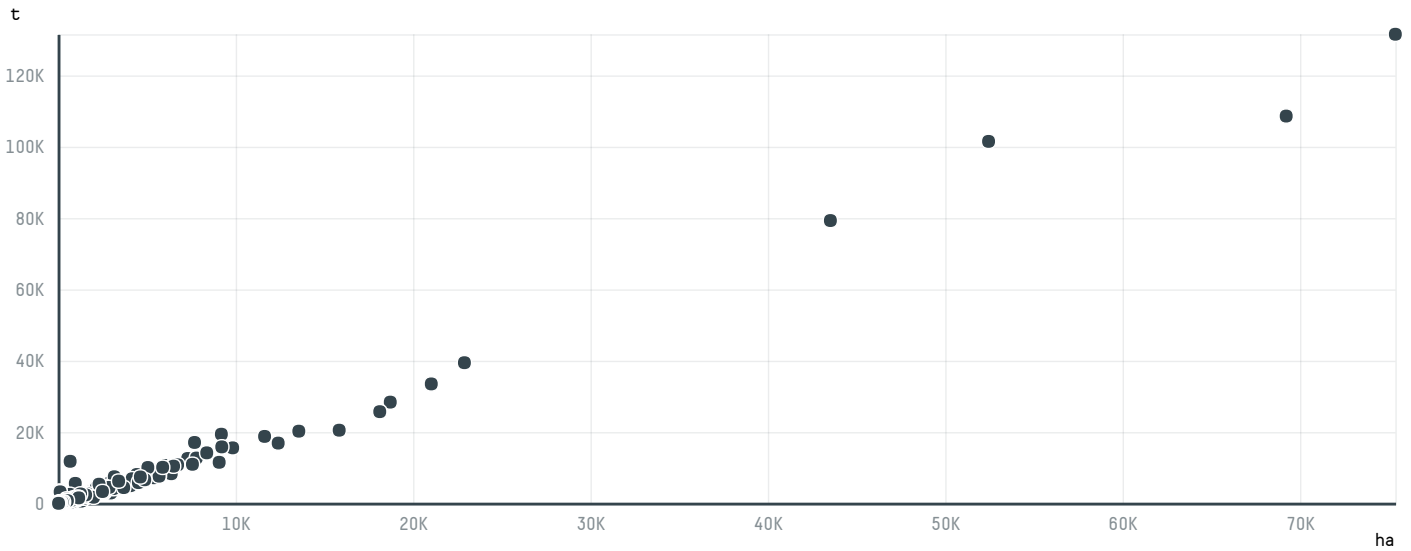

COMPARING COMPANIES IMPORTING COFFEE FROM BRAZIL IN 2017

Trase is a partnership between

In collaboration with

and many other organizations and individuals.

Donors

[Terms of Use](#) · [Privacy policy](#) · [Cookie policy](#) · [Contact us](#)