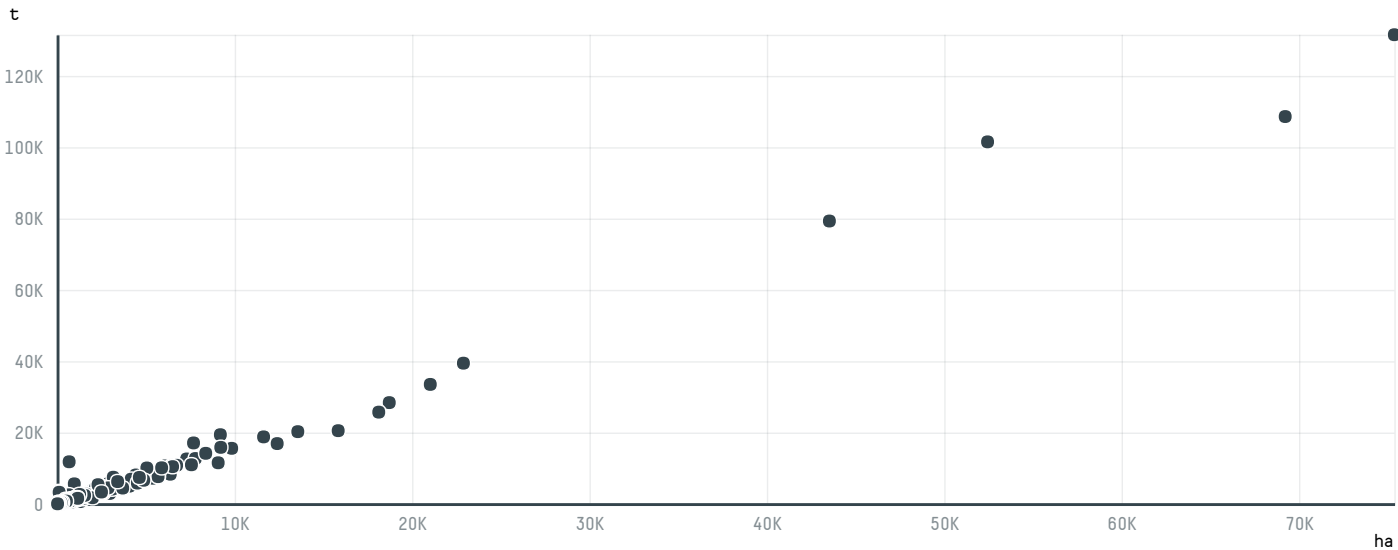

TOP DESTINATION COUNTRIES OF COFFEE IMPORTED BY UNALLAR UZMAN GUMRUK LUSAVIRLIGI LOJISTIK ITH. VE IHR. :

□ N/A <5K >5K >100K >300K >1M

COMPARING COMPANIES IMPORTING COFFEE FROM BRAZIL IN 2017

Trase is a partnership between