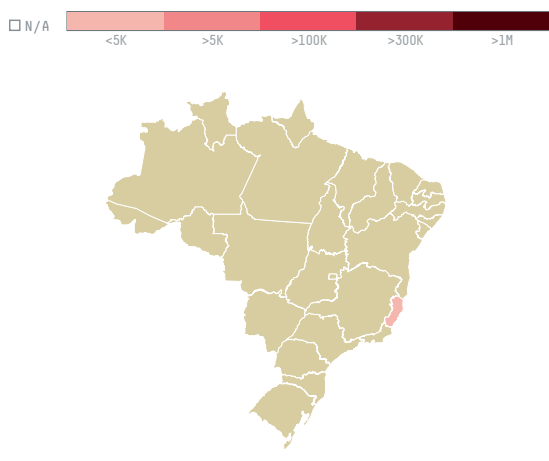

trase

UNALLAR UZMAN GUMRUK LUSAVIRLIGI LOJISTIK ITH. VE IHR.

ACTIVITY	COMMODITY	COUNTRY	YEAR
Importer	Coffee	Brazil	2017

UNALLAR UZMAN GUMRUK LUSAVIRLIGI LOJISTIK ITH. VE IHR. was the 943rd largest importer of coffee from BRAZIL in 2017, accounting for 53 tons. As an importer, UNALLAR UZMAN GUMRUK LUSAVIRLIGI LOJISTIK ITH. VE IHR. sources from 1 municipalities, or 0% of the coffee production municipalities. The main destination of the coffee imported by UNALLAR UZMAN GUMRUK LUSAVIRLIGI LOJISTIK ITH. VE IHR. is TURKEY, accounting for 100% of the total.

TOP DESTINATION COUNTRIES OF COFFEE IMPORTED BY UNALLAR UZMAN GUMRUK LUSAVIRLIGI LOJISTIK ITH. VE IHR. :

□ N/A <5K >5K >100K >300K >1M

COMPARING COMPANIES IMPORTING COFFEE FROM BRAZIL IN 2017

Trase is a partnership between