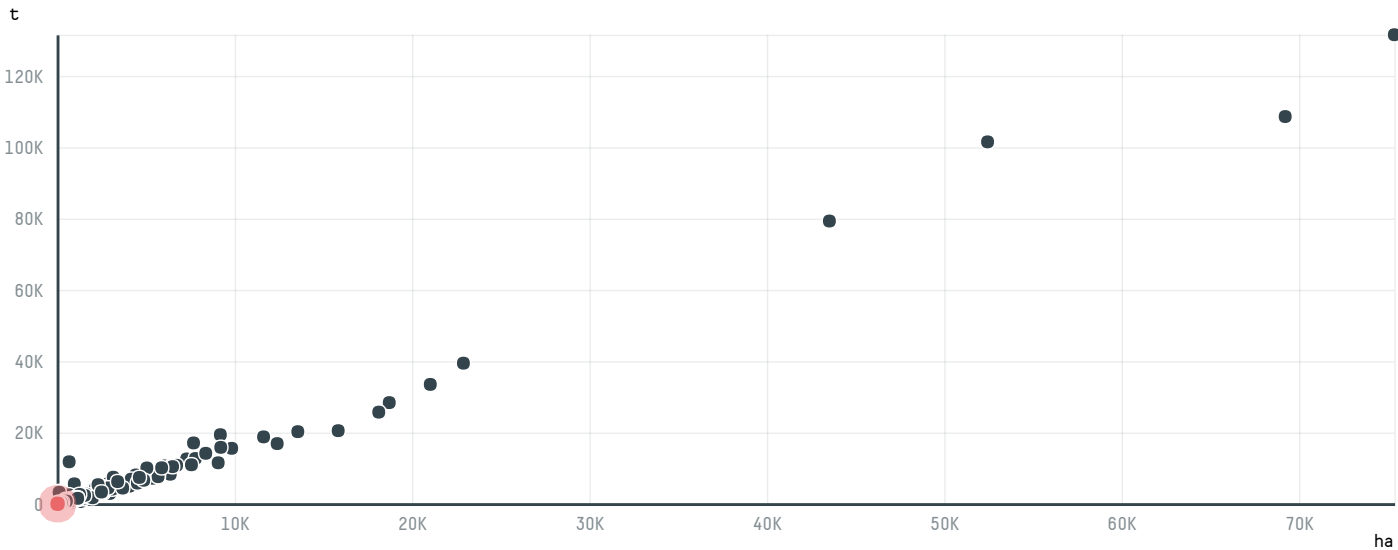

trase

CAFES LA VIRGINIA S/A (S-30108-A = 446 SCS)

ACTIVITY	COMMODITY	COUNTRY	YEAR
Importer	Coffee	Brazil	2017

CAFES LA VIRGINIA S/A (S-30108-A = 446 SCS) was the 1083rd largest importer of coffee from BRAZIL in 2017, accounting for 27 tons. As an importer, CAFES LA VIRGINIA S/A (S-30108-A = 446 SCS) sources from 1 municipalities, or 0% of the coffee production municipalities. The main destination of the coffee imported by CAFES LA VIRGINIA S/A (S-30108-A = 446 SCS) is ARGENTINA, accounting for 100% of the total.

TOP DESTINATION COUNTRIES OF COFFEE IMPORTED BY CAFES LA VIRGINIA S/A (S-30108-A = 446 SCS):

COMPARING COMPANIES IMPORTING COFFEE FROM BRAZIL IN 2017

Trase is a partnership between

In collaboration with

and many other organizations and individuals.