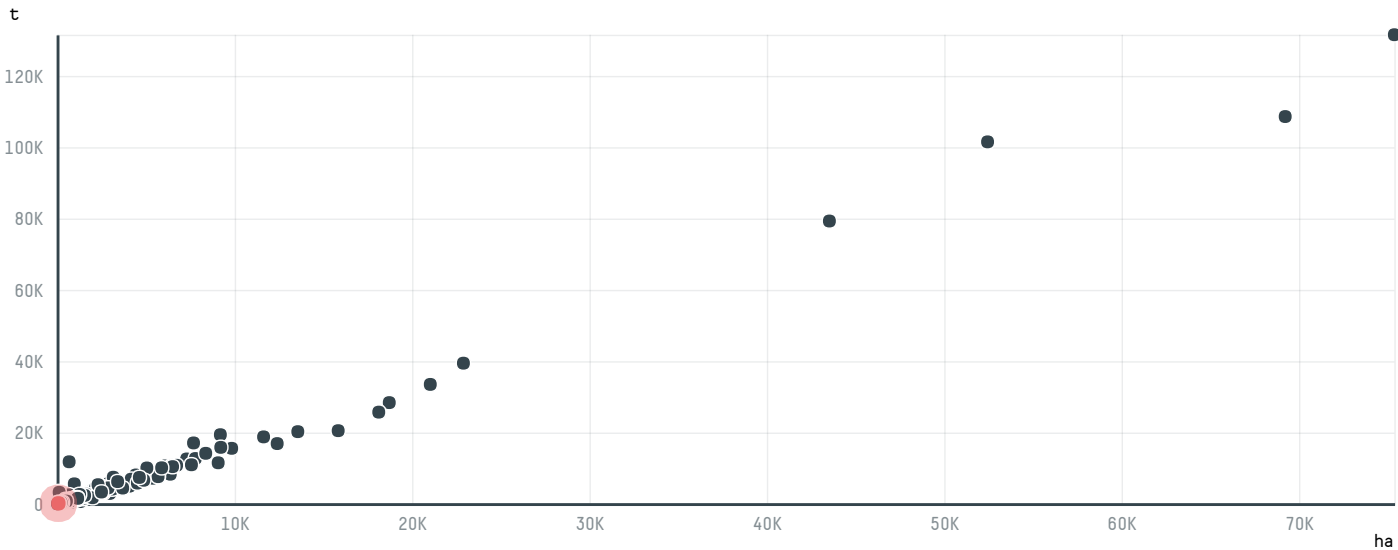

COMPARING COMPANIES IMPORTING COFFEE FROM BRAZIL IN 2017

Trase is a partnership between

In collaboration with

and many other organizations and individuals.

Donors

[Terms of Use](#) · [Privacy policy](#) · [Cookie policy](#) · [Contact us](#)

This website uses cookies to provide you with an improved user experience. By continuing to browse this site, you consent to the use of cookies and similar technologies. Please visit our [privacy policy](#) for further details.

I AGREE