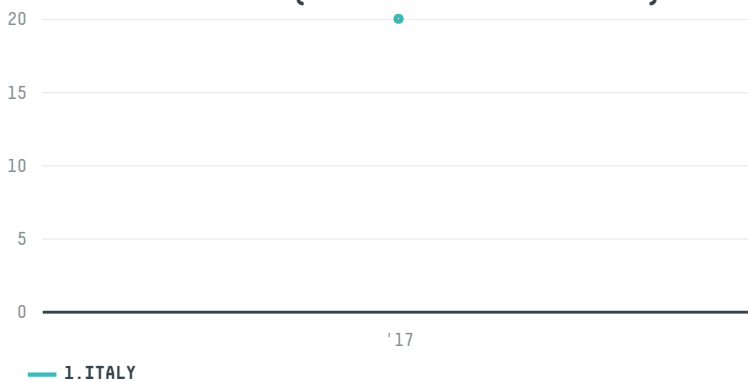

trase

NKG BERO ITALIA SPA (S-29704-A - 334 SACAS)

ACTIVITY	COMMODITY	COUNTRY	YEAR
Importer	Coffee	Brazil	2017

NKG BERO ITALIA SPA (S-29704-A - 334 SACAS) was the 1164th largest importer of coffee from BRAZIL in 2017, accounting for 20 tons. As an importer, NKG BERO ITALIA SPA (S-29704-A - 334 SACAS) sources from 1 municipalities, or 0% of the coffee production municipalities. The main destination of the coffee imported by NKG BERO ITALIA SPA (S-29704-A - 334 SACAS) is ITALY, accounting for 100% of the total.

TOP DESTINATION COUNTRIES OF COFFEE IMPORTED BY NKG BERO ITALIA SPA (S-29704-A - 334 SACAS):

COMPARING COMPANIES IMPORTING COFFEE FROM BRAZIL IN 2017

Trase is a partnership between

In collaboration with

and many other organizations and individuals.