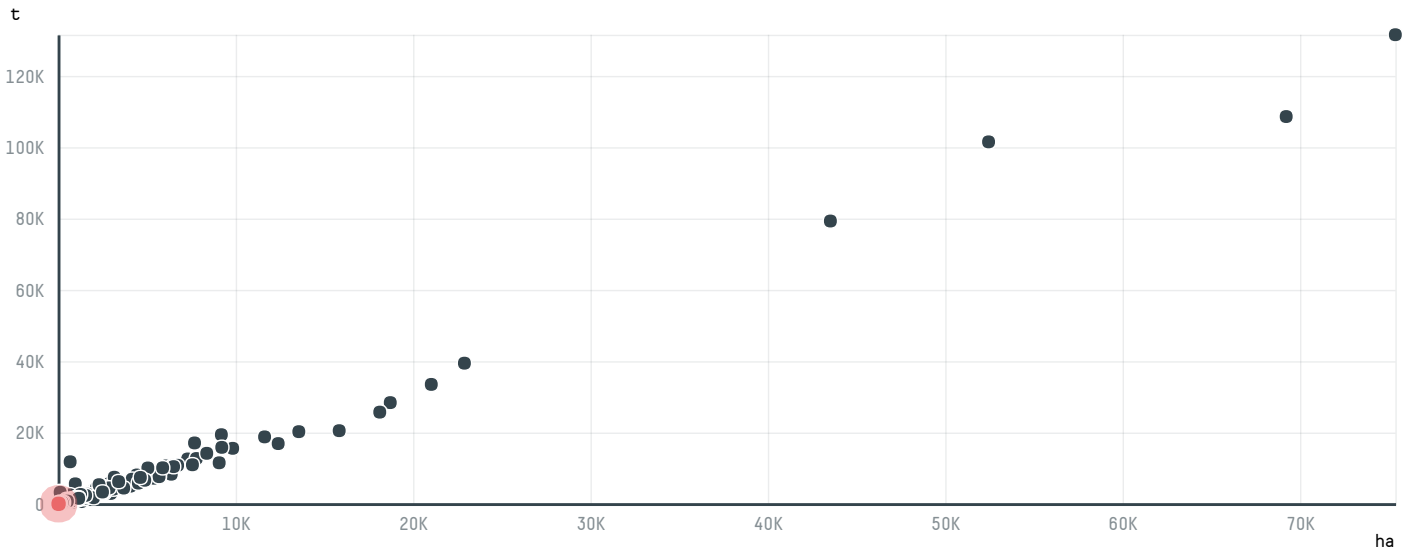

trase

NKG BERO ITALIA SPA (S-29704-A - 334 SACAS)

ACTIVITY	COMMODITY	COUNTRY	YEAR
Importer	Coffee	Brazil	2017

NKG BERO ITALIA SPA (S-29704-A - 334 SACAS) was the 1164th largest importer of coffee from BRAZIL in 2017, accounting for 20 tons. As an importer, NKG BERO ITALIA SPA (S-29704-A - 334 SACAS) sources from 1 municipalities, or 0% of the coffee production municipalities. The main destination of the coffee imported by NKG BERO ITALIA SPA (S-29704-A - 334 SACAS) is ITALY, accounting for 100% of the total.

TOP DESTINATION COUNTRIES OF COFFEE IMPORTED BY NKG BERO ITALIA SPA (S-29704-A - 334 SACAS):

COMPARING COMPANIES IMPORTING COFFEE FROM BRAZIL IN 2017

Trase is a partnership between

In collaboration with

and many other organizations and individuals.