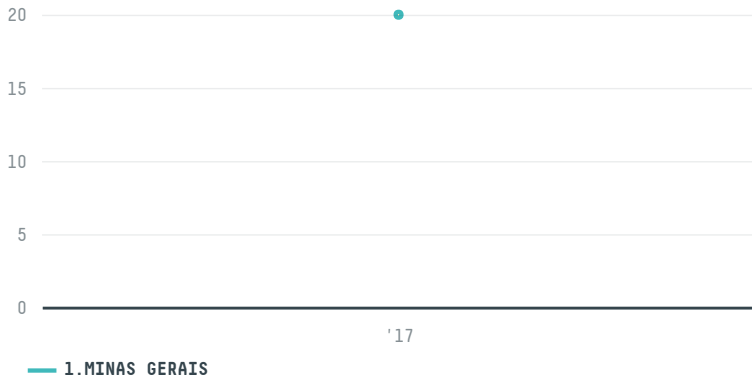

COMPARING COMPANIES IMPORTING COFFEE FROM BRAZIL IN 2017

Trase is a partnership between

In collaboration with

and many other organizations and individuals.

Donors

[Terms of Use](#) · [Privacy policy](#) · [Cookie policy](#) · [Contact us](#)

This website uses cookies to provide you with an improved user experience. By continuing to browse this site, you consent to the use of cookies and similar technologies. Please visit our [privacy policy](#) for further details.

I AGREE