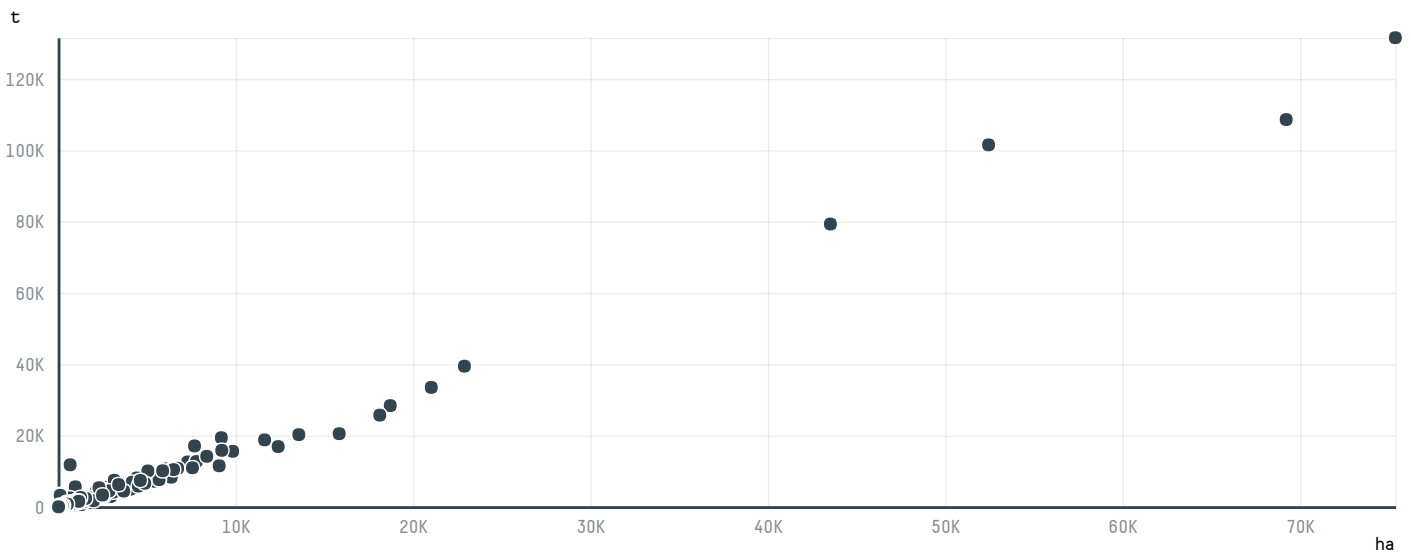

trase

GLOBUS COFFEE LLC S-30489-A 960 SACAS

ACTIVITY	COMMODITY	COUNTRY	YEAR
Importer	Coffee	Brazil	2017

GLOBUS COFFEE LLC S-30489-A 960 SACAS was the 892nd largest importer of coffee from BRAZIL in 2017, accounting for 58 tons. As an importer, GLOBUS COFFEE LLC S-30489-A 960 SACAS sources from 1 municipalities, or 0% of the coffee production municipalities. The main destination of the coffee imported by GLOBUS COFFEE LLC S-30489-A 960 SACAS is UNITED STATES, accounting for 100% of the total.

TOP DESTINATION COUNTRIES OF COFFEE IMPORTED BY GLOBUS COFFEE LLC S-30489-A 960 SACAS:

COMPARING COMPANIES IMPORTING COFFEE FROM BRAZIL IN 2017

Trase is a partnership between

In collaboration with

and many other organizations and individuals.