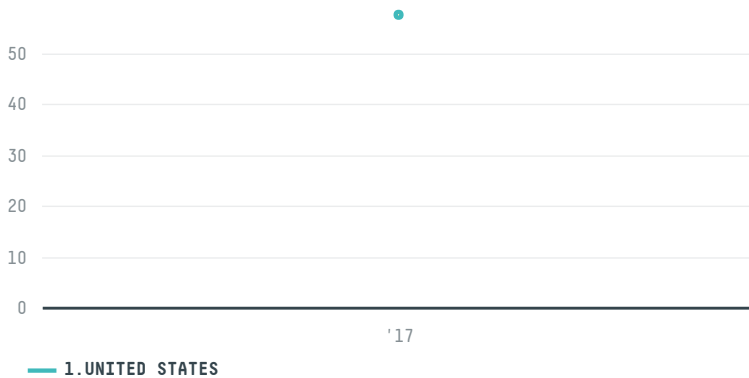

TOP DESTINATION COUNTRIES OF COFFEE IMPORTED BY GLOBUS COFFEE LLC S-30489-A 960 SACAS: