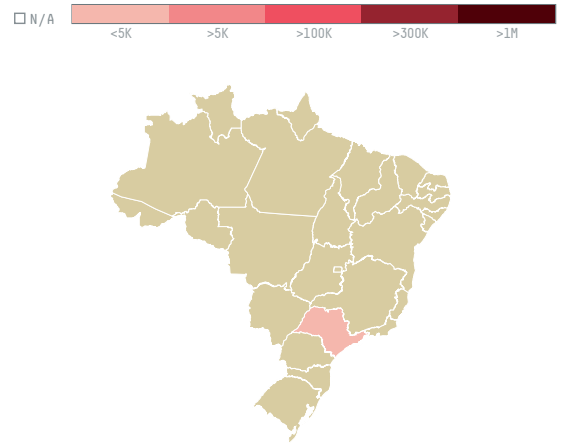

trase

GLOBUS COFFEE LLC S-30489-A 960 SACAS

ACTIVITY	COMMODITY	COUNTRY	YEAR
Importer	Coffee	Brazil	2017

GLOBUS COFFEE LLC S-30489-A 960 SACAS was the 892nd largest importer of coffee from BRAZIL in 2017, accounting for 58 tons. As an importer, GLOBUS COFFEE LLC S-30489-A 960 SACAS sources from 1 municipalities, or 0% of the coffee production municipalities. The main destination of the coffee imported by GLOBUS COFFEE LLC S-30489-A 960 SACAS is UNITED STATES, accounting for 100% of the total.

TOP DESTINATION COUNTRIES OF COFFEE IMPORTED BY GLOBUS COFFEE LLC S-30489-A 960 SACAS:

COMPARING COMPANIES IMPORTING COFFEE FROM BRAZIL IN 2017

Trase is a partnership between

In collaboration with

and many other organizations and individuals.