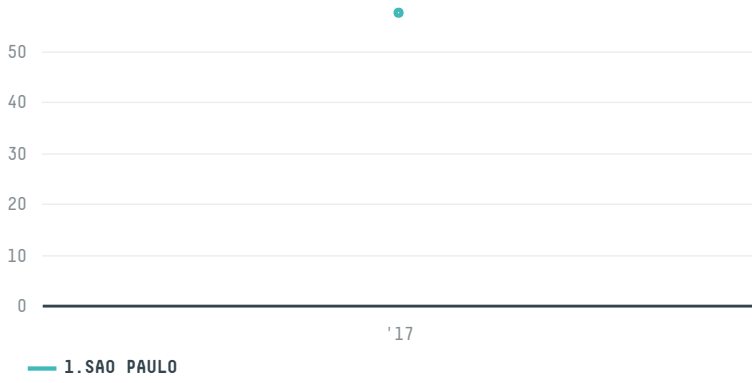

COMPARING COMPANIES IMPORTING COFFEE FROM BRAZIL IN 2017

Trase is a partnership between

In collaboration with

and many other organizations and individuals.

Donors

[Terms of Use](#) · [Privacy policy](#) · [Cookie policy](#) · [Contact us](#)

This website uses cookies to provide you with an improved user experience. By continuing to browse this site, you consent to the use of cookies and similar technologies. Please visit our [privacy policy](#) for further details.

I AGREE