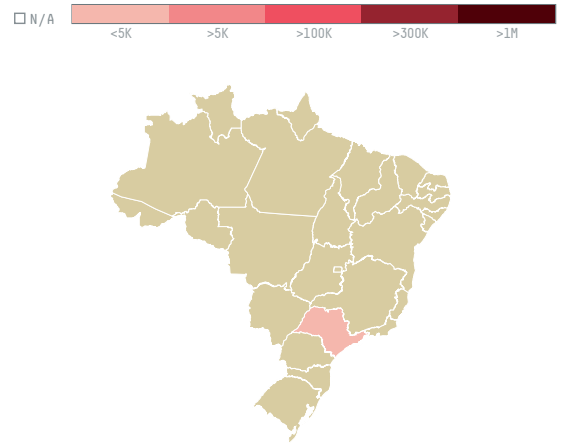

trase

ARMENIA COFFEE CORP. (S-29862-A - 2.334 SACAS)

ACTIVITY COMMODITY COUNTRY YEAR
Importer **Coffee** **Brazil** **2017**

ARMENIA COFFEE CORP. (S-29862-A - 2.334 SACAS) was the 592nd largest importer of coffee from BRAZIL in 2017, accounting for 140 tons. As an importer, ARMENIA COFFEE CORP. (S-29862-A - 2.334 SACAS) sources from 1 municipalities, or 0% of the coffee production municipalities. The main destination of the coffee imported by ARMENIA COFFEE CORP. (S-29862-A - 2.334 SACAS) is UNITED STATES, accounting for 100% of the total.

TOP DESTINATION COUNTRIES OF COFFEE IMPORTED BY ARMENIA COFFEE CORP. (S-29862-A - 2.334 SACAS):

COMPARING COMPANIES IMPORTING COFFEE FROM BRAZIL IN 2017

Trase is a partnership between

In collaboration with