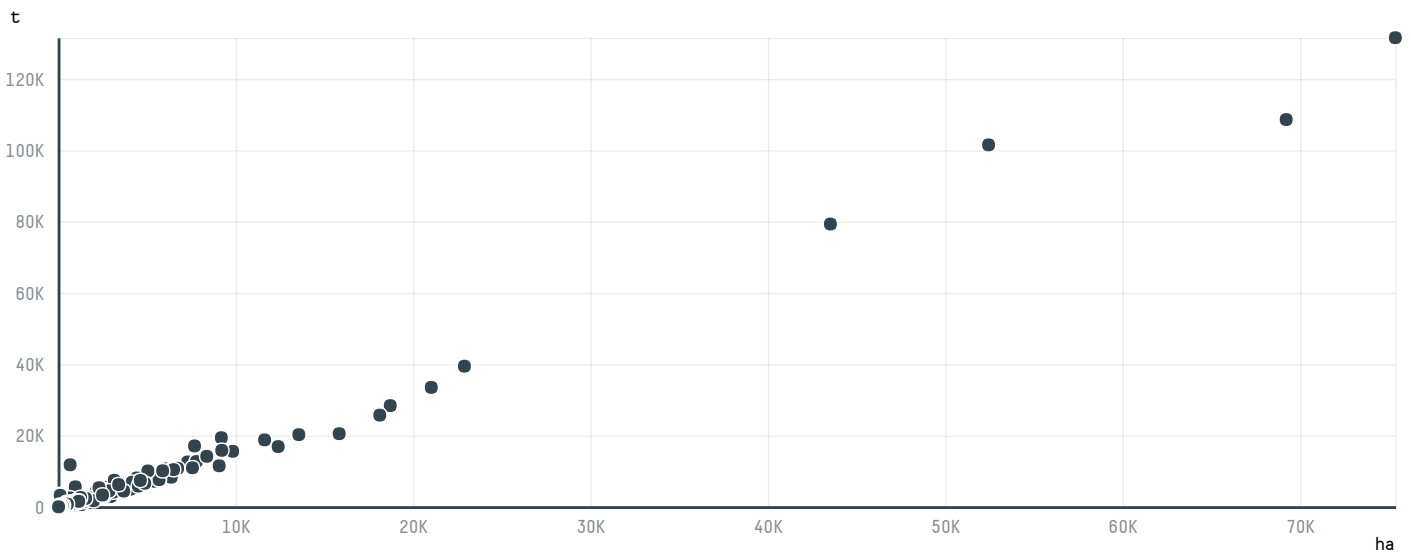

COMPARING COMPANIES IMPORTING COFFEE FROM BRAZIL IN 2017

Trase is a partnership between

In collaboration with

and many other organizations and individuals.

Donors

[Terms of Use](#) · [Privacy policy](#) · [Cookie policy](#) · [Contact us](#)

This website uses cookies to provide you with an improved user experience. By continuing to browse this site, you consent to the use of cookies and similar technologies. Please visit our [privacy policy](#) for further details.

I AGREE