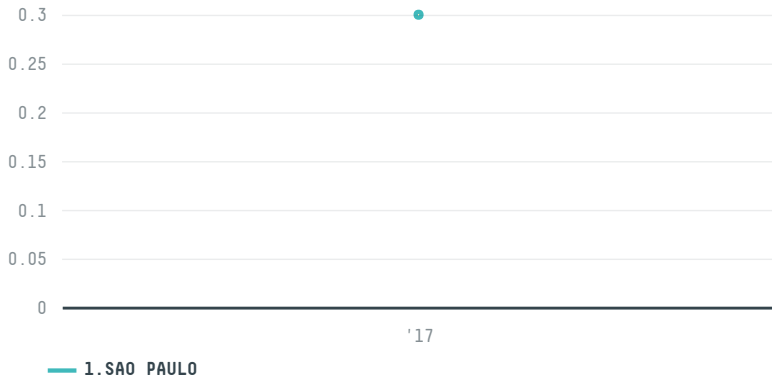

COMPARING COMPANIES IMPORTING COFFEE FROM BRAZIL IN 2017

Trase is a partnership between

In collaboration with

and many other organizations and individuals.

Donors

[Terms of Use](#) · [Privacy policy](#) · [Cookie policy](#) · [Contact us](#)

This website uses cookies to provide you with an improved user experience. By continuing to browse this site, you consent to the use of cookies and similar technologies. Please visit our [privacy policy](#) for further details.

I AGREE