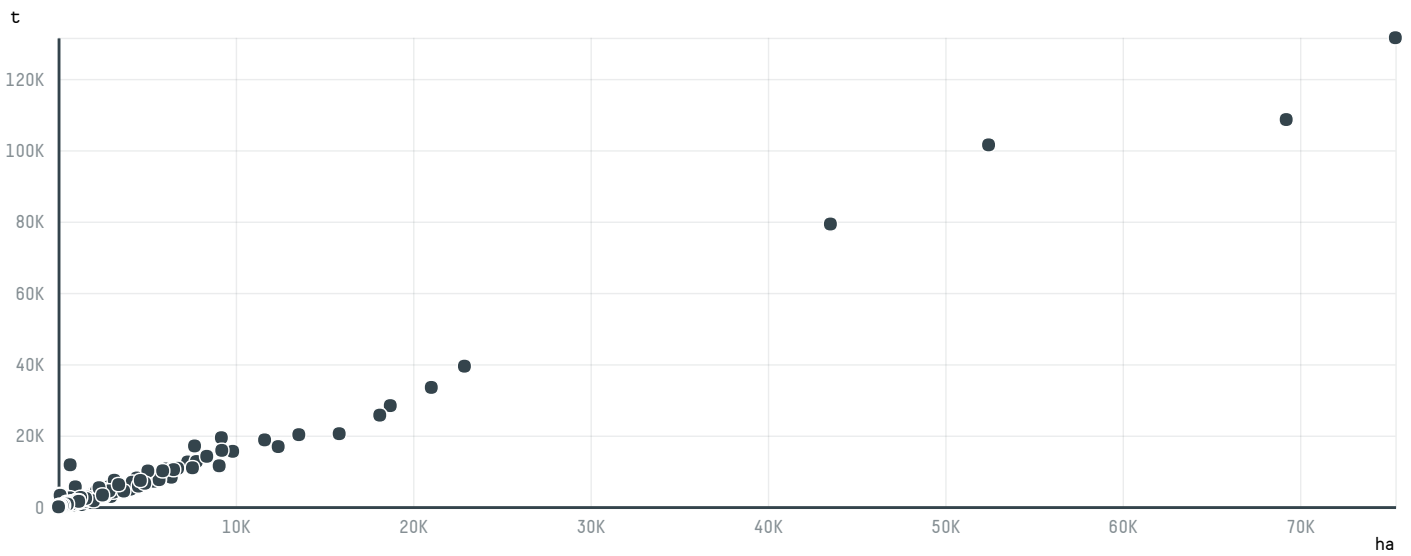

trase

MARUBENI CORPORATION COFFEE SECTION (S-29463-AB - 233 S

ACTIVITY	COMMODITY	COUNTRY	YEAR
Importer	Coffee	Brazil	2017

MARUBENI CORPORATION COFFEE SECTION (S-29463-AB - 233 S was the 1282nd largest importer of coffee from BRAZIL in 2017, accounting for 14 tons. As an importer, MARUBENI CORPORATION COFFEE SECTION (S-29463-AB - 233 S sources from 1 municipalities, or 0% of the coffee production municipalities. The main destination of the coffee imported by MARUBENI CORPORATION COFFEE SECTION (S-29463-AB - 233 S is JAPAN, accounting for 100% of the total.

TOP DESTINATION COUNTRIES OF COFFEE IMPORTED BY MARUBENI CORPORATION COFFEE SECTION (S-29463-AB - 233 S:

□ N/A <5K >5K >100K >300K >1M

COMPARING COMPANIES IMPORTING COFFEE FROM BRAZIL IN 2017

Trase is a partnership between