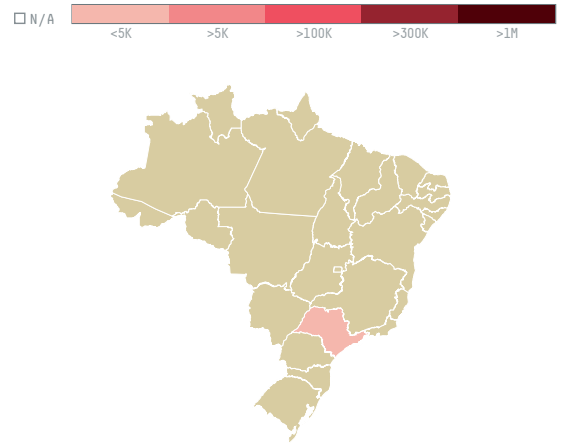

trase

BERNHARD ROTHFOS GMBH S-29780-A 1.211 SACAS

ACTIVITY	COMMODITY	COUNTRY	YEAR
Importer	Coffee	Brazil	2017

BERNHARD ROTHFOS GMBH S-29780-A 1.211 SACAS was the 828th largest importer of coffee from BRAZIL in 2017, accounting for 73 tons. As an importer, BERNHARD ROTHFOS GMBH S-29780-A 1.211 SACAS sources from 1 municipalities, or 0% of the coffee production municipalities. The main destination of the coffee imported by BERNHARD ROTHFOS GMBH S-29780-A 1.211 SACAS is GERMANY, accounting for 100% of the total.

TOP DESTINATION COUNTRIES OF COFFEE IMPORTED BY BERNHARD ROTHFOS GMBH S-29780-A 1.211 SACAS:

COMPARING COMPANIES IMPORTING COFFEE FROM BRAZIL IN 2017

Trase is a partnership between

In collaboration with

and many other organizations and individuals.