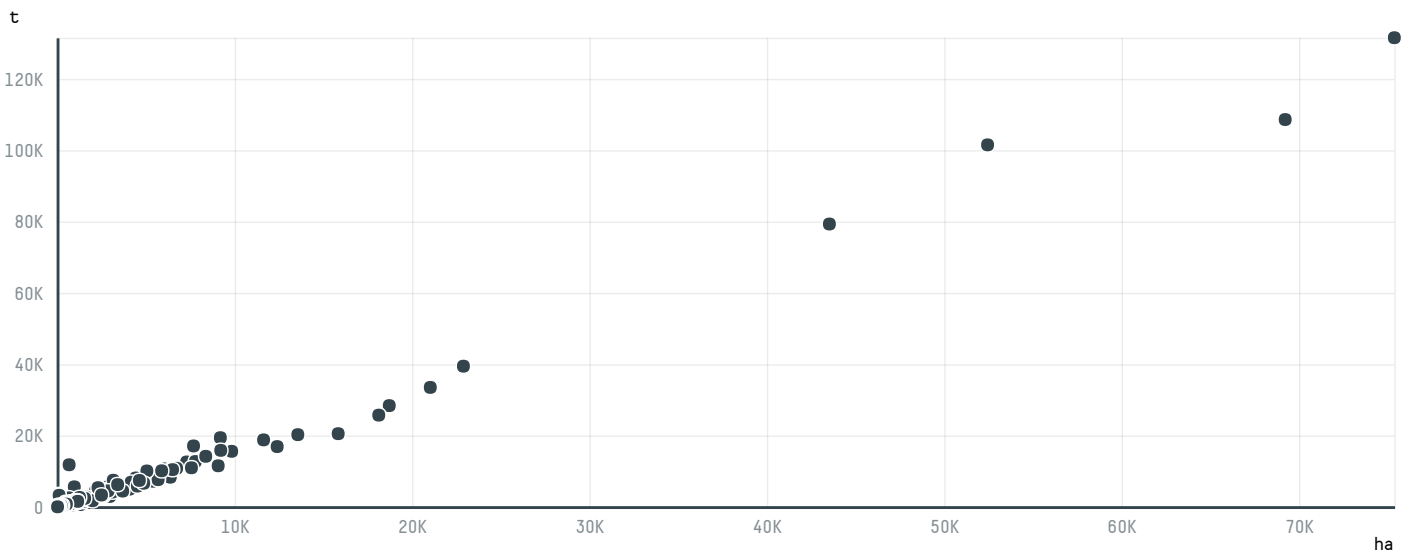

trase

BERNHARD ROTHFOS GMBH S-29780-A 1.211 SACAS

ACTIVITY	COMMODITY	COUNTRY	YEAR
Importer	Coffee	Brazil	2017

BERNHARD ROTHFOS GMBH S-29780-A 1.211 SACAS was the 828th largest importer of coffee from BRAZIL in 2017, accounting for 73 tons. As an importer, BERNHARD ROTHFOS GMBH S-29780-A 1.211 SACAS sources from 1 municipalities, or 0% of the coffee production municipalities. The main destination of the coffee imported by BERNHARD ROTHFOS GMBH S-29780-A 1.211 SACAS is GERMANY, accounting for 100% of the total.

TOP DESTINATION COUNTRIES OF COFFEE IMPORTED BY BERNHARD ROTHFOS GMBH S-29780-A 1.211 SACAS:

COMPARING COMPANIES IMPORTING COFFEE FROM BRAZIL IN 2017

Trase is a partnership between

In collaboration with

and many other organizations and individuals.