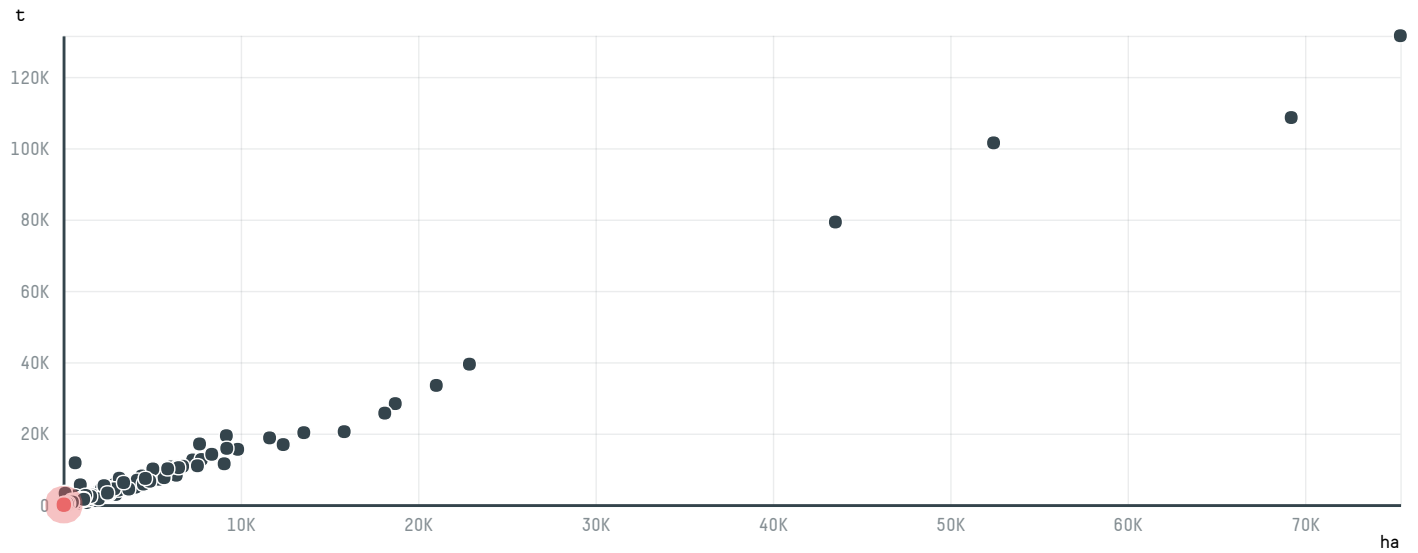

trase

TCHIBO GMBH S-30288-A 360 SACAS

ACTIVITY	COMMODITY	COUNTRY	YEAR
Importer	Coffee	Brazil	2017

TCHIBO GMBH S-30288-A 360 SACAS was the 980th largest importer of coffee from BRAZIL in 2017, accounting for 43 tons. As an importer, TCHIBO GMBH S-30288-A 360 SACAS sources from 4 municipalities, or 1% of the coffee production municipalities. The main destination of the coffee imported by TCHIBO GMBH S-30288-A 360 SACAS is GERMANY, accounting for 100% of the total.

TOP DESTINATION COUNTRIES OF COFFEE IMPORTED BY TCHIBO GMBH S-30288-A 360 SACAS:

COMPARING COMPANIES IMPORTING COFFEE FROM BRAZIL IN 2017

Trase is a partnership between

In collaboration with

and many other organizations and individuals.