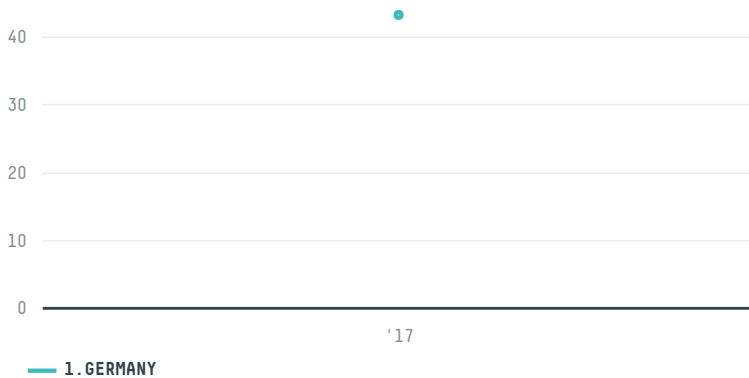

TOP DESTINATION COUNTRIES OF COFFEE IMPORTED BY TCHIBO GMBH S-30288-A 360 SACAS: