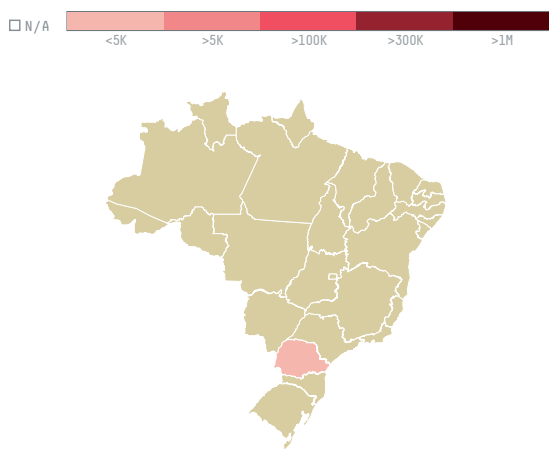

trase

TCHIBO GMBH (S-29401-A - 3.600 SACAS)

ACTIVITY	COMMODITY	COUNTRY	YEAR
Importer	Coffee	Brazil	2017

TCHIBO GMBH (S-29401-A - 3.600 SACAS) was the 465th largest importer of coffee from BRAZIL in 2017, accounting for 216 tons. As an importer, TCHIBO GMBH (S-29401-A - 3.600 SACAS) sources from 4 municipalities, or 1% of the coffee production municipalities. The main destination of the coffee imported by TCHIBO GMBH (S-29401-A - 3.600 SACAS) is GERMANY, accounting for 100% of the total.

TOP DESTINATION COUNTRIES OF COFFEE IMPORTED BY TCHIBO GMBH (S-29401-A - 3.600 SACAS):

COMPARING COMPANIES IMPORTING COFFEE FROM BRAZIL IN 2017

Trase is a partnership between

In collaboration with

and many other organizations and individuals.