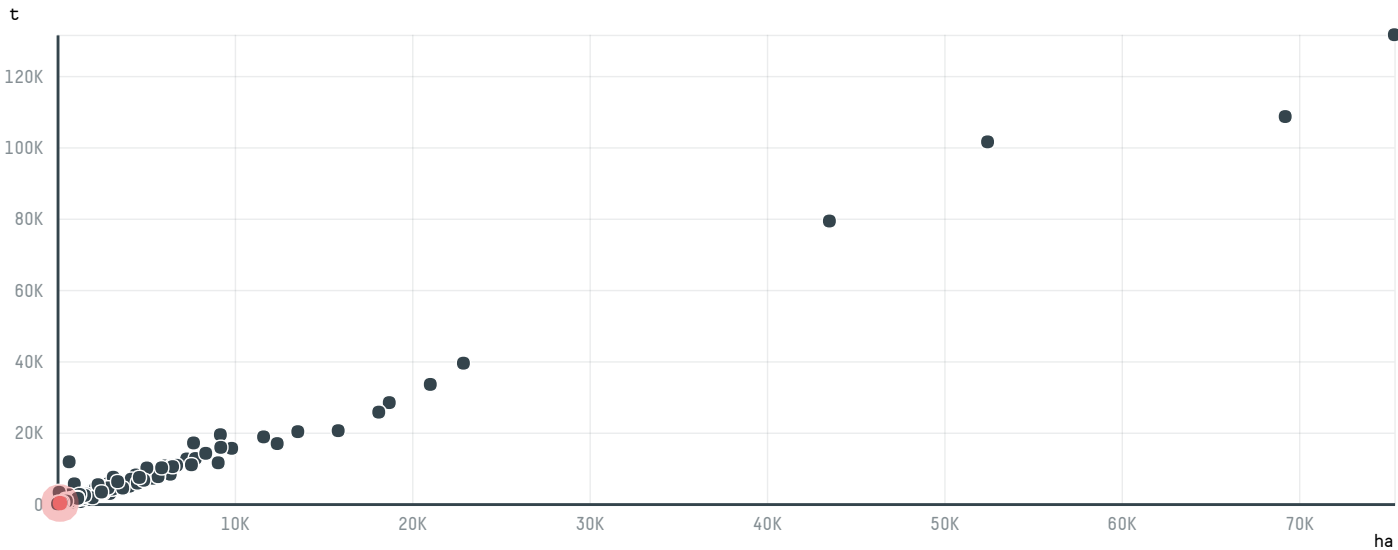

trase

TCHIBO GMBH (S-29401-A - 3.600 SACAS)

ACTIVITY	COMMODITY	COUNTRY	YEAR
Importer	Coffee	Brazil	2017

TCHIBO GMBH (S-29401-A - 3.600 SACAS) was the 465th largest importer of coffee from BRAZIL in 2017, accounting for 216 tons. As an importer, TCHIBO GMBH (S-29401-A - 3.600 SACAS) sources from 4 municipalities, or 1% of the coffee production municipalities. The main destination of the coffee imported by TCHIBO GMBH (S-29401-A - 3.600 SACAS) is GERMANY, accounting for 100% of the total.

TOP DESTINATION COUNTRIES OF COFFEE IMPORTED BY TCHIBO GMBH (S-29401-A - 3.600 SACAS):

COMPARING COMPANIES IMPORTING COFFEE FROM BRAZIL IN 2017

Trase is a partnership between

In collaboration with

and many other organizations and individuals.