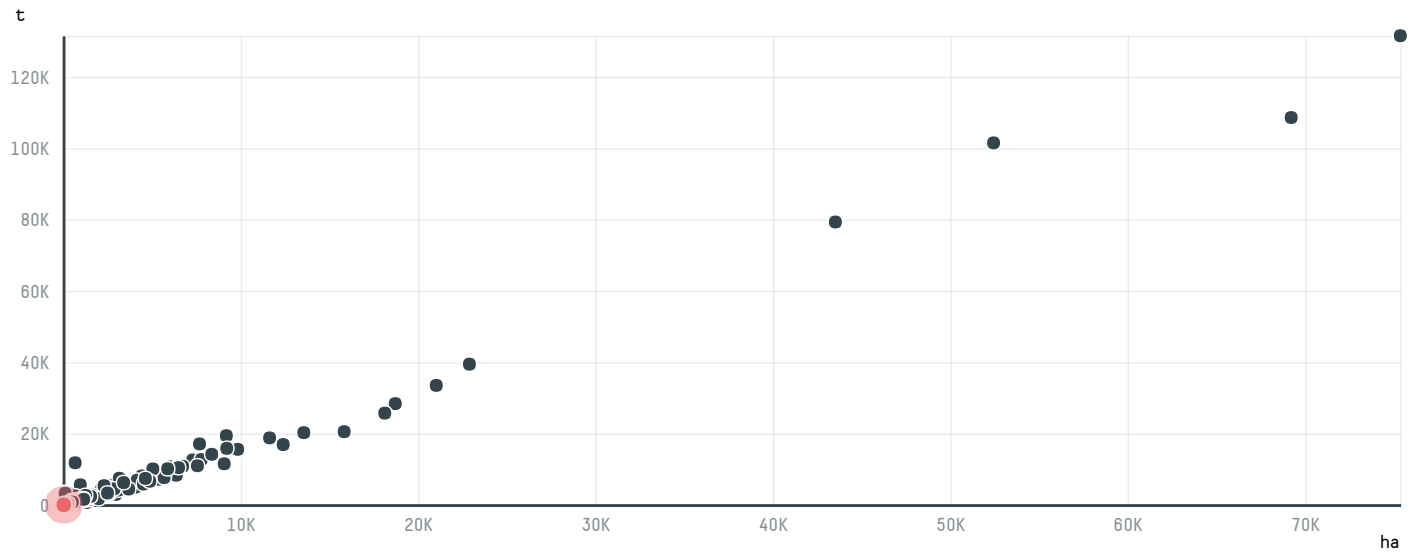

COMPARING COMPANIES IMPORTING COFFEE FROM BRAZIL IN 2017

Trase is a partnership between

In collaboration with

and many other organizations and individuals.

Donors

[Terms of Use](#) · [Privacy policy](#) · [Cookie policy](#) · [Contact us](#)