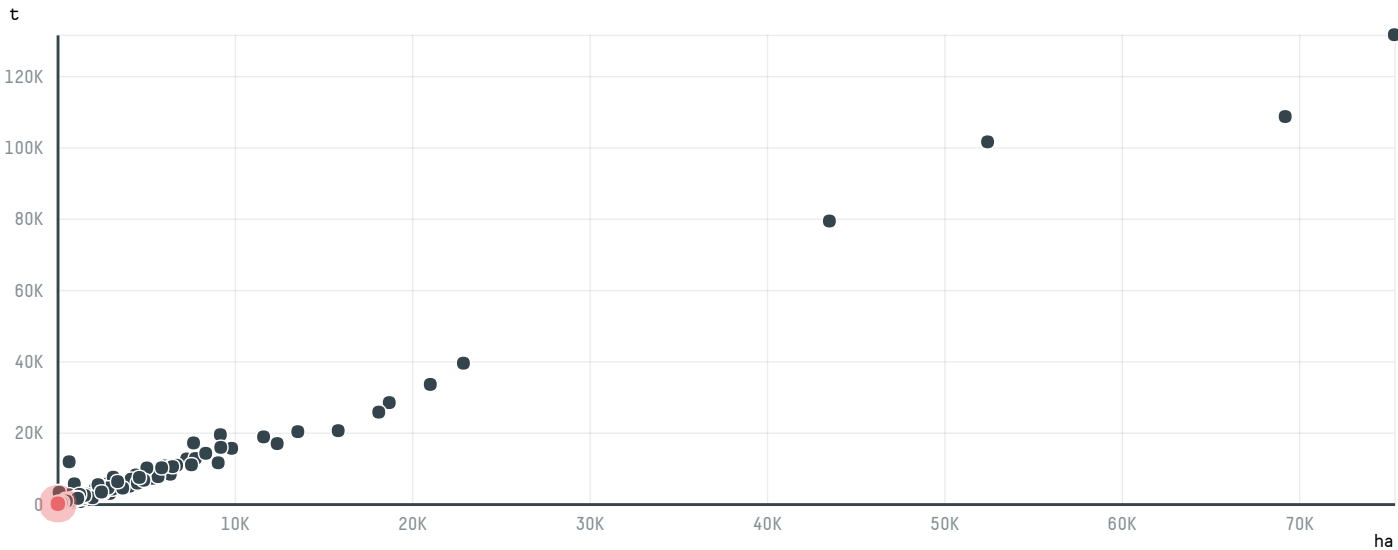

COMPARING COMPANIES IMPORTING COFFEE FROM BRAZIL IN 2017

Trase is a partnership between

In collaboration with

and many other organizations and individuals.

Donors

[Terms of Use](#) · [Privacy policy](#) · [Cookie policy](#) · [Contact us](#)

This website uses cookies to provide you with an improved user experience. By continuing to browse this site, you consent to the use of cookies and similar technologies. Please visit our [privacy policy](#) for further details.

I AGREE