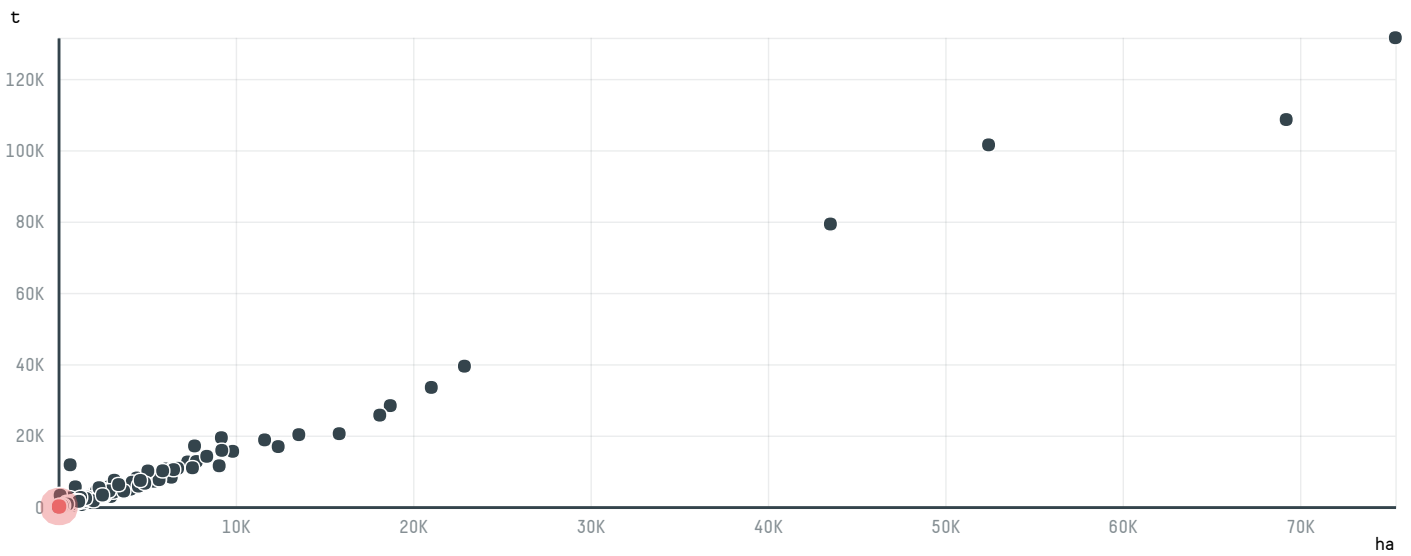

COMPARING COMPANIES IMPORTING COFFEE FROM BRAZIL IN 2017

Trase is a partnership between

In collaboration with

and many other organizations and individuals.

Donors

[Terms of Use](#) · [Privacy policy](#) · [Cookie policy](#) · [Contact us](#)

This website uses cookies to provide you with an improved user experience. By continuing to browse this site, you consent to the use of cookies and similar technologies. Please visit our [privacy policy](#) for further details.

I AGREE