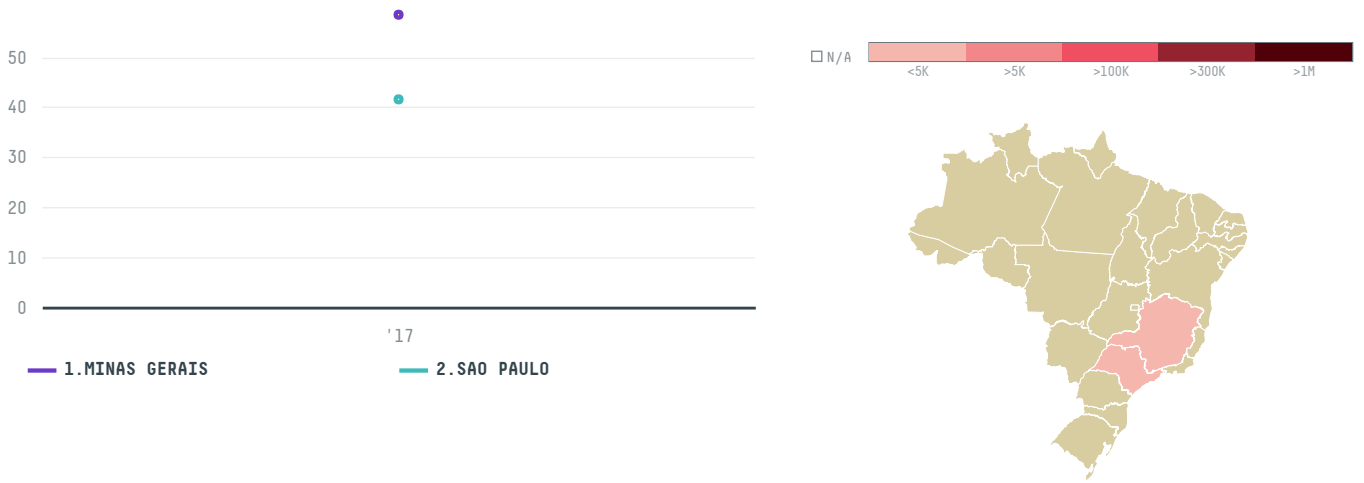

trase

ROTHFOS CORPORATION (S 29738 A 100 ALPHA BIG BAGS

ACTIVITY: **Importer**
COMMODITY: **Coffee**
COUNTRY: **Brazil**
YEAR: **2017**

ROTHFOS CORPORATION (S 29738 A 100 ALPHA BIG BAGS was the 706th largest importer of coffee from BRAZIL in 2017, accounting for 100 tons. As an importer, ROTHFOS CORPORATION (S 29738 A 100 ALPHA BIG BAGS sources from 2 municipalities, or 0% of the coffee production municipalities. The main destination of the coffee imported by ROTHFOS CORPORATION (S 29738 A 100 ALPHA BIG BAGS is UNITED STATES, accounting for 100% of the total.

TOP DESTINATION COUNTRIES OF COFFEE IMPORTED BY ROTHFOS CORPORATION (S 29738 A 100 ALPHA BIG BAGS:

COMPARING COMPANIES IMPORTING COFFEE FROM BRAZIL IN 2017

Trase is a partnership between

In collaboration with