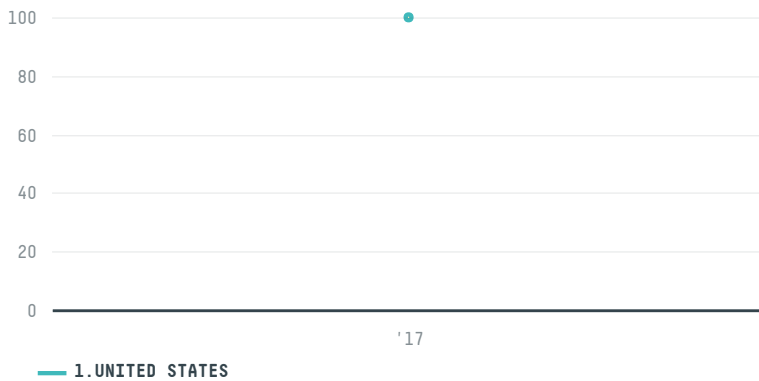

TOP DESTINATION COUNTRIES OF COFFEE IMPORTED BY ROTHFOS CORPORATION (S 29738 A 100 ALPHA BIG BAGS: