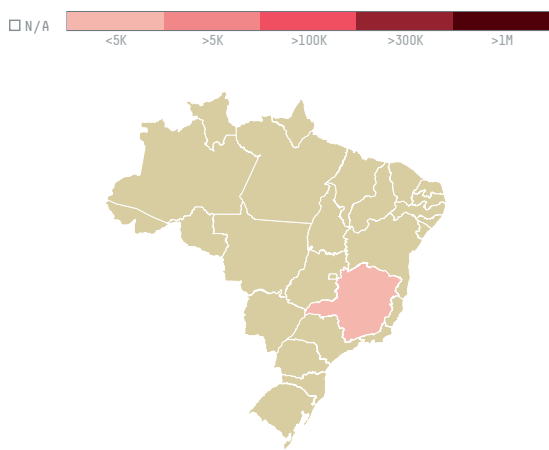

trase

VOLCAFE LTD S-29793-A 1.800 SACAS

ACTIVITY	COMMODITY	COUNTRY	YEAR
Importer	Coffee	Brazil	2017

VOLCAFE LTD S-29793-A 1.800 SACAS was the 670th largest importer of coffee from BRAZIL in 2017, accounting for 108 tons. As an importer, VOLCAFE LTD S-29793-A 1.800 SACAS sources from 1 municipalities, or 0% of the coffee production municipalities. The main destination of the coffee imported by VOLCAFE LTD S-29793-A 1.800 SACAS is UNITED KINGDOM, accounting for 100% of the total.

TOP DESTINATION COUNTRIES OF COFFEE IMPORTED BY VOLCAFE LTD S-29793-A 1.800 SACAS:

COMPARING COMPANIES IMPORTING COFFEE FROM BRAZIL IN 2017

Trase is a partnership between

In collaboration with

and many other organizations and individuals.