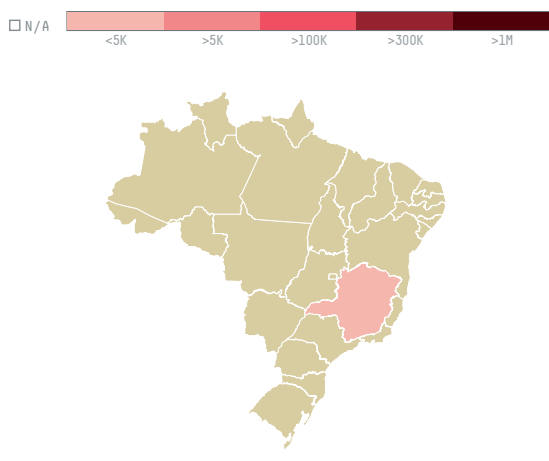

trase

VOLCAFE LTD S-29789-A 1.080 SACAS

ACTIVITY	COMMODITY	COUNTRY	YEAR
Importer	Coffee	Brazil	2017

VOLCAFE LTD S-29789-A 1.080 SACAS was the 851st largest importer of coffee from BRAZIL in 2017, accounting for 65 tons. As an importer, VOLCAFE LTD S-29789-A 1.080 SACAS sources from 1 municipalities, or 0% of the coffee production municipalities. The main destination of the coffee imported by VOLCAFE LTD S-29789-A 1.080 SACAS is UNITED KINGDOM, accounting for 100% of the total.

TOP DESTINATION COUNTRIES OF COFFEE IMPORTED BY VOLCAFE LTD S-29789-A 1.080 SACAS:

COMPARING COMPANIES IMPORTING COFFEE FROM BRAZIL IN 2017

Trase is a partnership between

In collaboration with

and many other organizations and individuals.