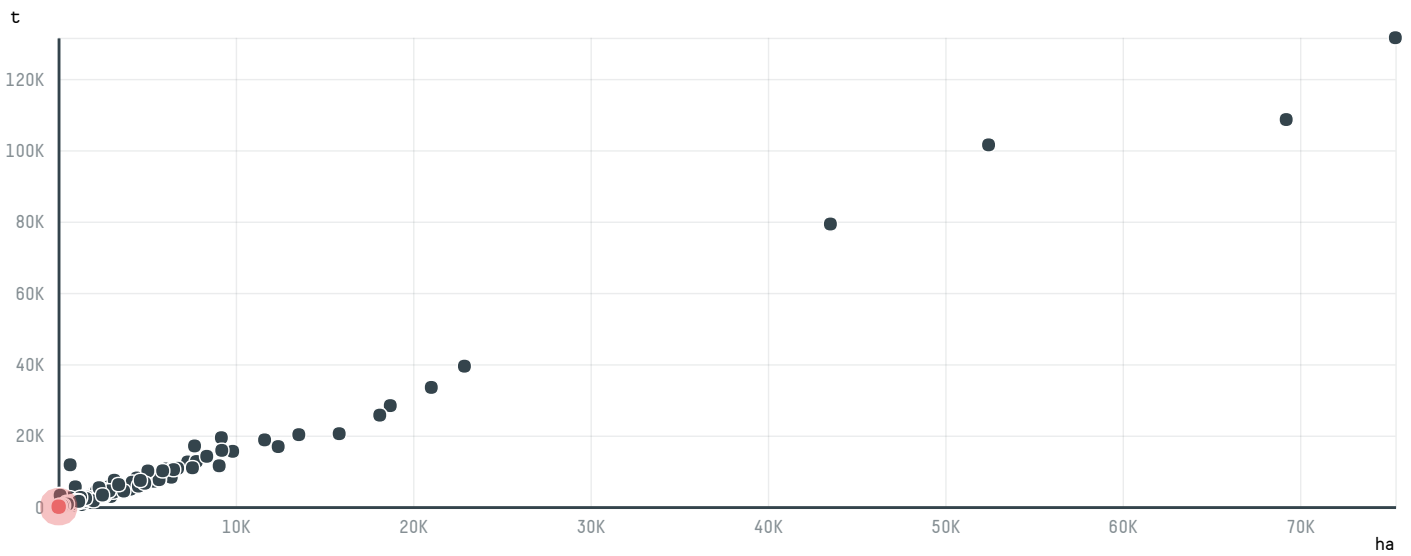

TOP DESTINATION COUNTRIES OF COFFEE IMPORTED BY ERKA ITHALAT IHRACATVE TIC. LTD. STI. S-30521-B 440 SAC:

□ N/A <5K >5K >100K >300K >1M

COMPARING COMPANIES IMPORTING COFFEE FROM BRAZIL IN 2017

Trase is a partnership between