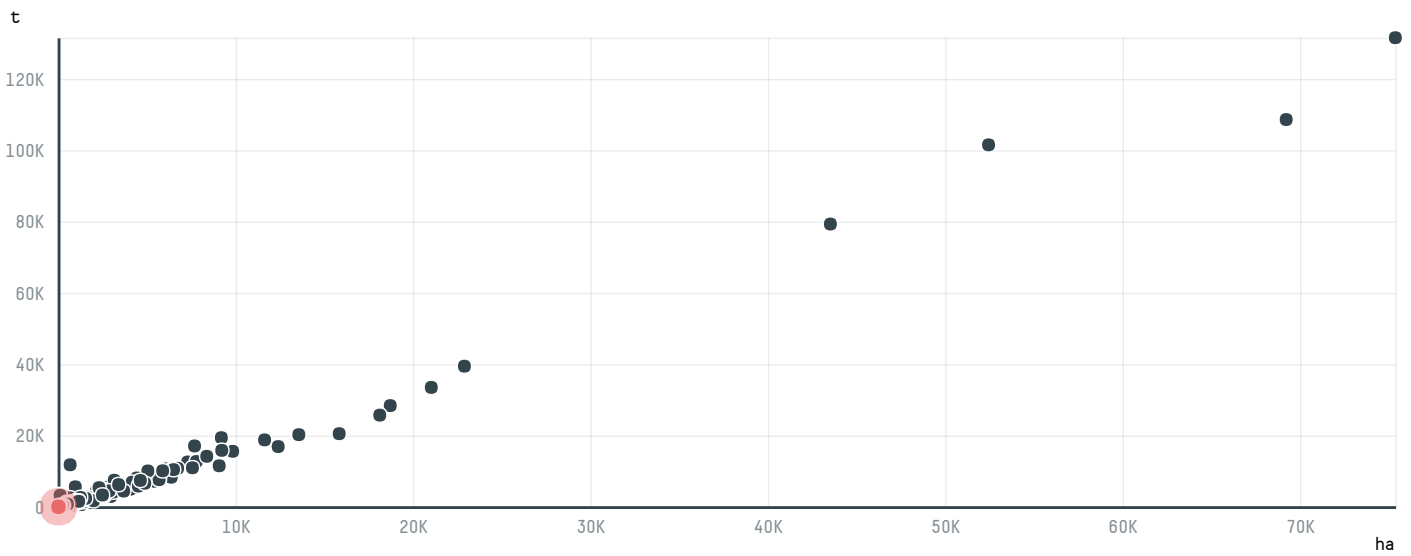

COMPARING COMPANIES IMPORTING COFFEE FROM BRAZIL IN 2017

Trase is a partnership between

In collaboration with

and many other organizations and individuals.

Donors

[Terms of Use](#) · [Privacy policy](#) · [Cookie policy](#) · [Contact us](#)

This website uses cookies to provide you with an improved user experience. By continuing to browse this site, you consent to the use of cookies and similar technologies. Please visit our [privacy policy](#) for further details.

I AGREE