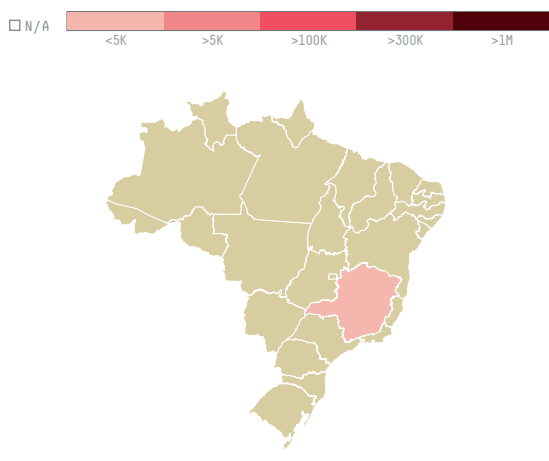

## VOLCAFE LTD (S-29819-B - 2.520 SACAS

ACTIVITY	COMMODITY	COUNTRY	YEAR
<b>Importer</b>	<b>Coffee</b>	<b>Brazil</b>	<b>2017</b>

VOLCAFE LTD (S-29819-B - 2.520 SACAS was the 591st largest importer of coffee from BRAZIL in 2017, accounting for 151 tons. As an importer, VOLCAFE LTD (S-29819-B - 2.520 SACAS sources from 1 municipalities, or 0% of the coffee production municipalities. The main destination of the coffee imported by VOLCAFE LTD (S-29819-B - 2.520 SACAS is SOUTH KOREA, accounting for 100% of the total.

### TOP DESTINATION COUNTRIES OF COFFEE IMPORTED BY VOLCAFE LTD (S-29819-B - 2.520 SACAS:

□ N/A  <5K  >5K  >100K  >300K  >1M

COMPARING COMPANIES IMPORTING COFFEE FROM BRAZIL IN 2017

Trase is a partnership between