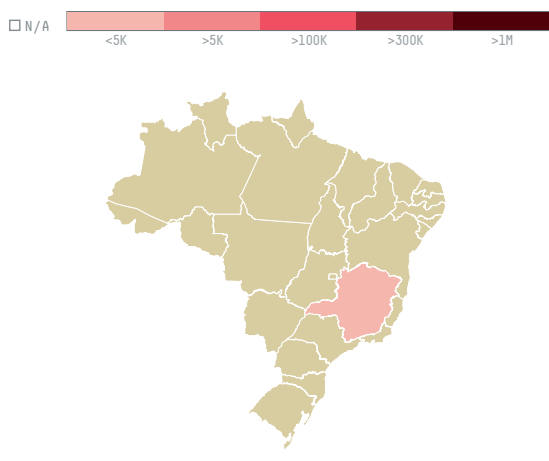

## VOLCAFE LTD (S-29819-A - 2.520 SACAS

ACTIVITY	COMMODITY	COUNTRY	YEAR
<b>Importer</b>	<b>Coffee</b>	<b>Brazil</b>	<b>2017</b>

VOLCAFE LTD (S-29819-A - 2.520 SACAS was the 589th largest importer of coffee from BRAZIL in 2017, accounting for 151 tons. As an importer, VOLCAFE LTD (S-29819-A - 2.520 SACAS sources from 1 municipalities, or 0% of the coffee production municipalities. The main destination of the coffee imported by VOLCAFE LTD (S-29819-A - 2.520 SACAS is SOUTH KOREA, accounting for 100% of the total.

### TOP DESTINATION COUNTRIES OF COFFEE IMPORTED BY VOLCAFE LTD (S-29819-A - 2.520 SACAS:

□ N/A  <5K  >5K  >100K  >300K  >1M

COMPARING COMPANIES IMPORTING COFFEE FROM BRAZIL IN 2017

Trase is a partnership between