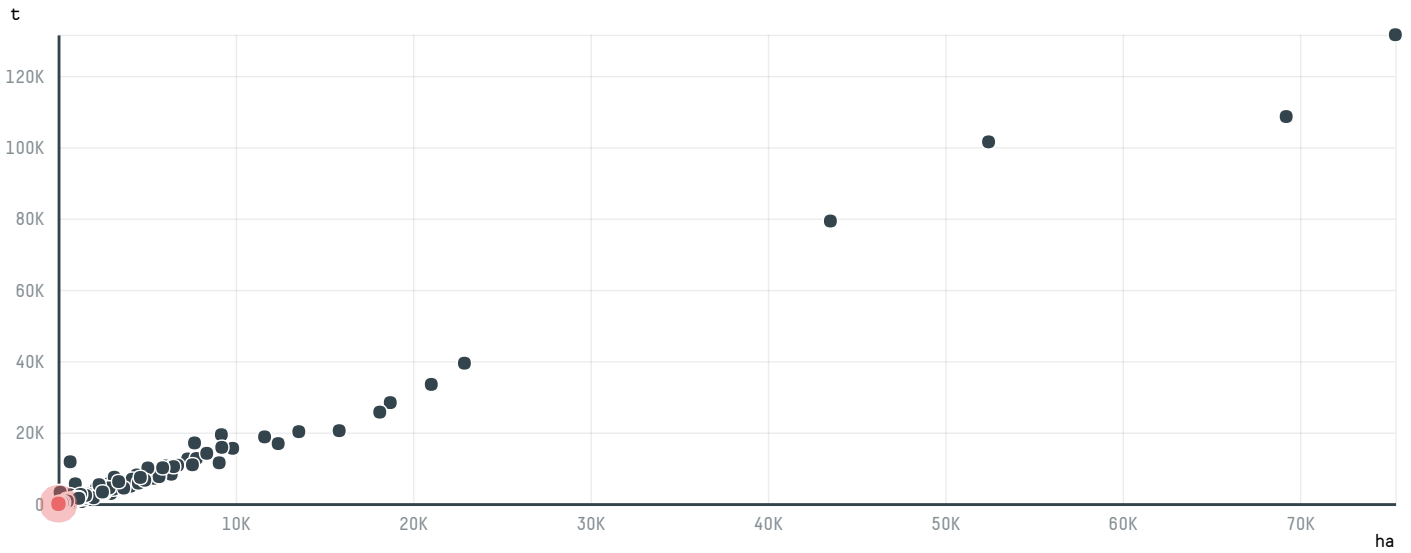

COMPARING COMPANIES IMPORTING COFFEE FROM BRAZIL IN 2017

Trase is a partnership between

In collaboration with

and many other organizations and individuals.

Donors

[Terms of Use](#) · [Privacy policy](#) · [Cookie policy](#) · [Contact us](#)

This website uses cookies to provide you with an improved user experience. By continuing to browse this site, you consent to the use of cookies and similar technologies. Please visit our [privacy policy](#) for further details.

I AGREE