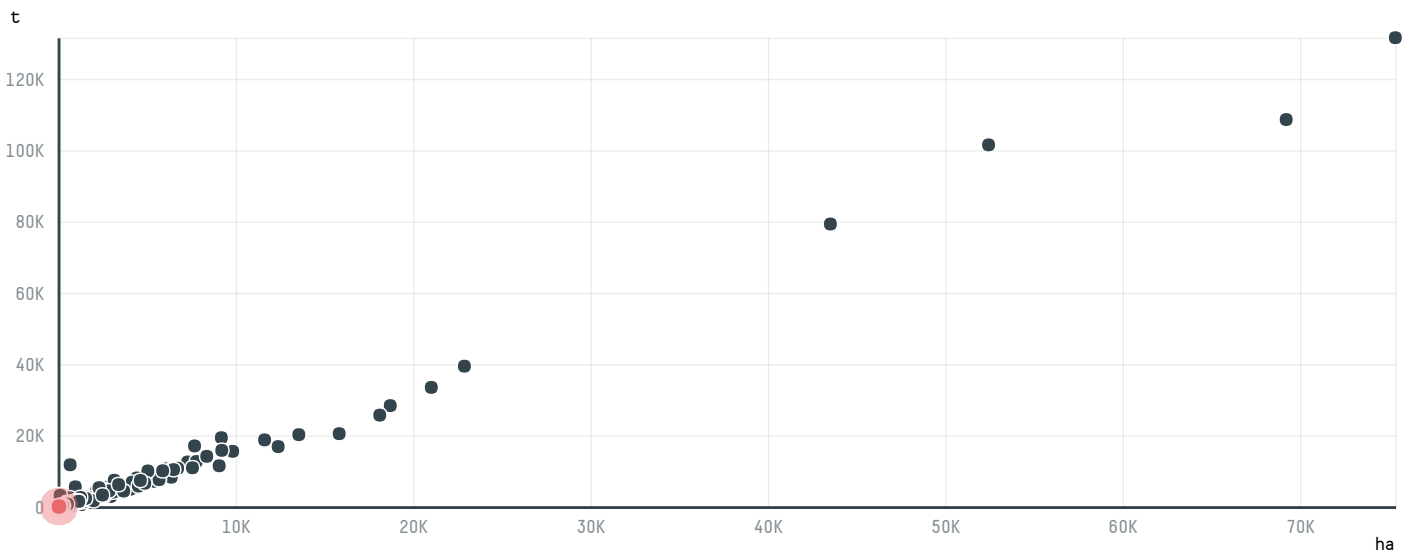

trase

MARUBENI CORPORATION COFFEE SECTION S-30539-A 1.716 SAC

ACTIVITY	COMMODITY	COUNTRY	YEAR
Importer	Coffee	Brazil	2017

MARUBENI CORPORATION COFFEE SECTION S-30539-A 1.716 SAC was the 688th largest importer of coffee from BRAZIL in 2017, accounting for 103 tons. As an importer, MARUBENI CORPORATION COFFEE SECTION S-30539-A 1.716 SAC sources from 1 municipalities, or 0% of the coffee production municipalities. The main destination of the coffee imported by MARUBENI CORPORATION COFFEE SECTION S-30539-A 1.716 SAC is SOUTH KOREA, accounting for 100% of the total.

TOP DESTINATION COUNTRIES OF COFFEE IMPORTED BY MARUBENI CORPORATION COFFEE SECTION S-30539-A 1.716 SAC:

□ N/A <5K >5K >100K >300K >1M

COMPARING COMPANIES IMPORTING COFFEE FROM BRAZIL IN 2017

Trase is a partnership between