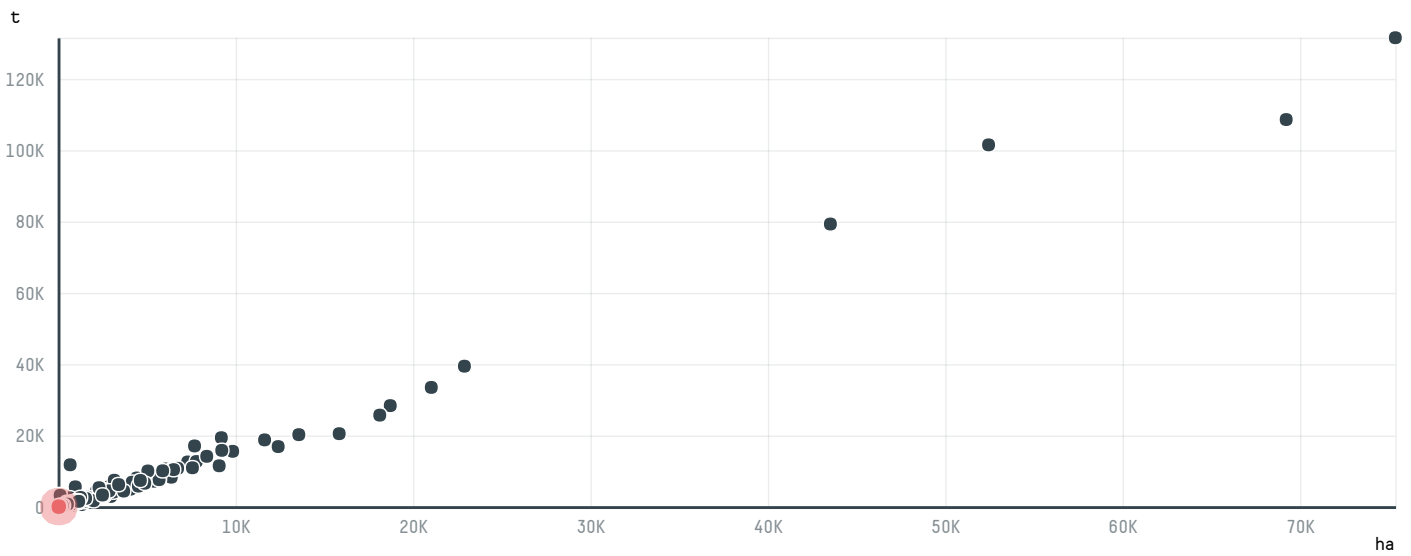

trase

MARUBENI CORPORATION COFFEE SECTION S-29389-C 1.144 SAC

ACTIVITY COMMODITY COUNTRY YEAR
Importer Coffee Brazil 2017

MARUBENI CORPORATION COFFEE SECTION S-29389-C 1.144 SAC was the 834th largest importer of coffee from BRAZIL in 2017, accounting for 69 tons. As an importer, MARUBENI CORPORATION COFFEE SECTION S-29389-C 1.144 SAC sources from 1 municipalities, or 0% of the coffee production municipalities. The main destination of the coffee imported by MARUBENI CORPORATION COFFEE SECTION S-29389-C 1.144 SAC is SOUTH KOREA, accounting for 100% of the total.

TOP DESTINATION COUNTRIES OF COFFEE IMPORTED BY MARUBENI CORPORATION COFFEE SECTION S-29389-C 1.144 SAC:

□ N/A <5K >5K >100K >300K >1M

COMPARING COMPANIES IMPORTING COFFEE FROM BRAZIL IN 2017

Trase is a partnership between