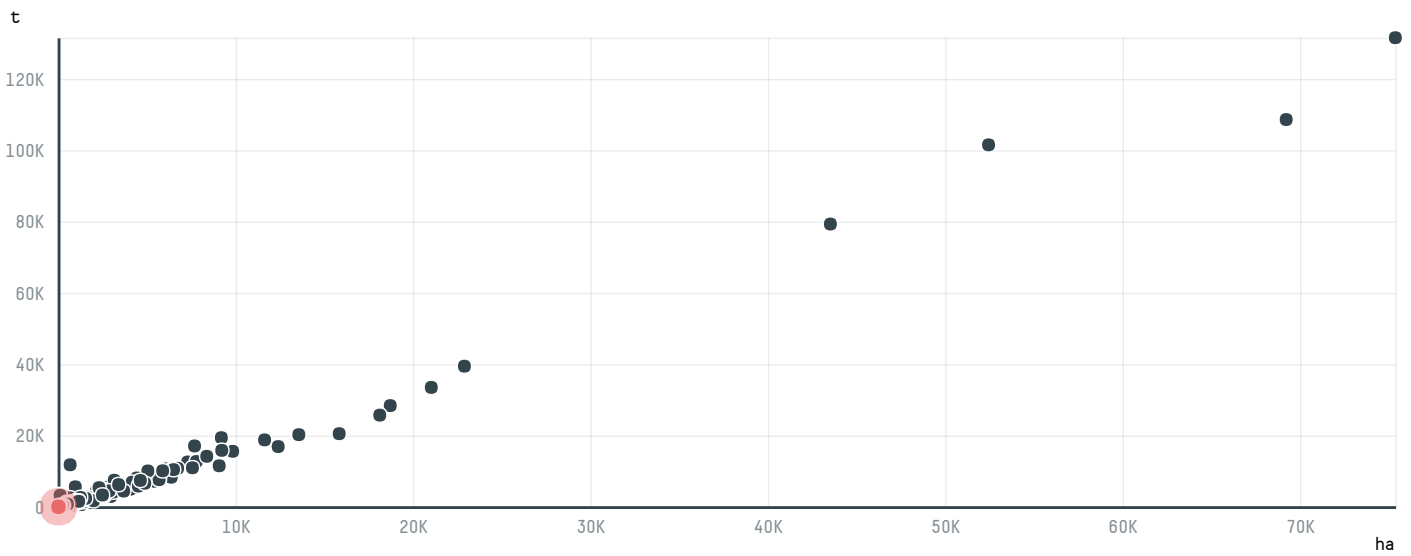

trase

MARUBENI CORPORATION COFFEE SECTION S- 29230-B 320 SAC

ACTIVITY	COMMODITY	COUNTRY	YEAR
Importer	Coffee	Brazil	2017

MARUBENI CORPORATION COFFEE SECTION S-29230-B 320 SAC was the 1195th largest importer of coffee from BRAZIL in 2017, accounting for 19 tons. As an importer, MARUBENI CORPORATION COFFEE SECTION S-29230-B 320 SAC sources from 1 municipalities, or 0% of the coffee production municipalities. The main destination of the coffee imported by MARUBENI CORPORATION COFFEE SECTION S-29230-B 320 SAC is SOUTH KOREA, accounting for 100% of the total.

TOP DESTINATION COUNTRIES OF COFFEE IMPORTED BY MARUBENI CORPORATION COFFEE SECTION S-29230-B 320 SAC:

□ N/A <5K >5K >100K >300K >1M

□ N/A

<5K >5K >100K >300K >1M

COMPARING COMPANIES IMPORTING COFFEE FROM BRAZIL IN 2017