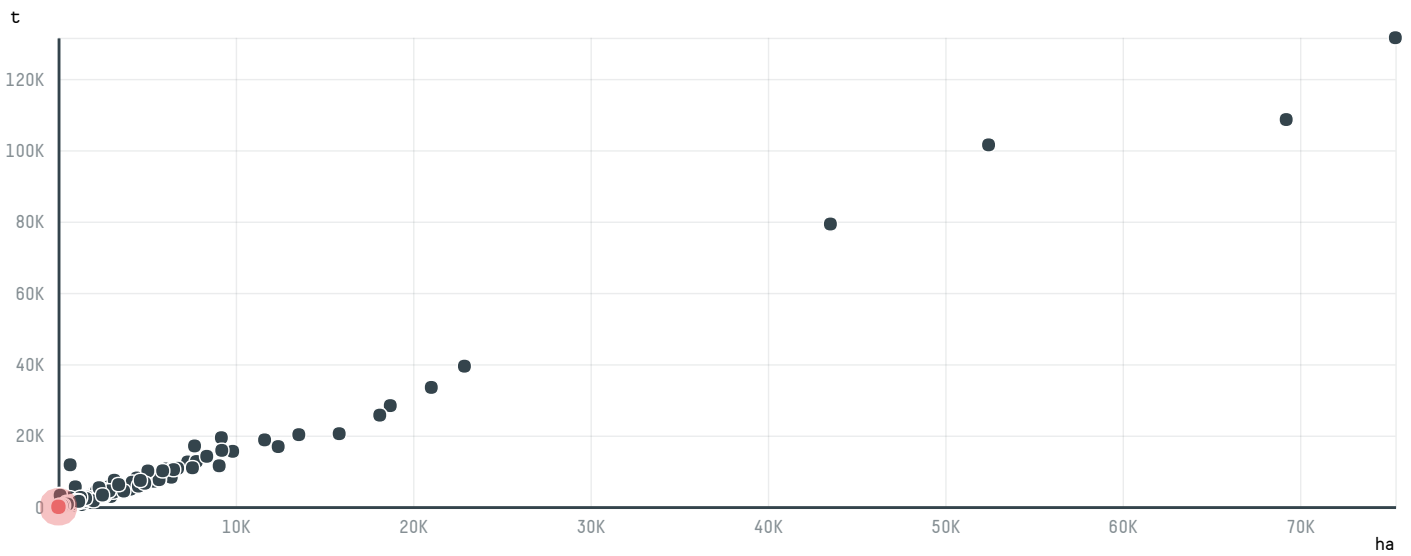

COMPARING COMPANIES IMPORTING COFFEE FROM BRAZIL IN 2017

Trase is a partnership between

In collaboration with

and many other organizations and individuals.

Donors

[Terms of Use](#) · [Privacy policy](#) · [Cookie policy](#) · [Contact us](#)

This website uses cookies to provide you with an improved user experience. By continuing to browse this site, you consent to the use of cookies and similar technologies. Please visit our [privacy policy](#) for further details.

I AGREE