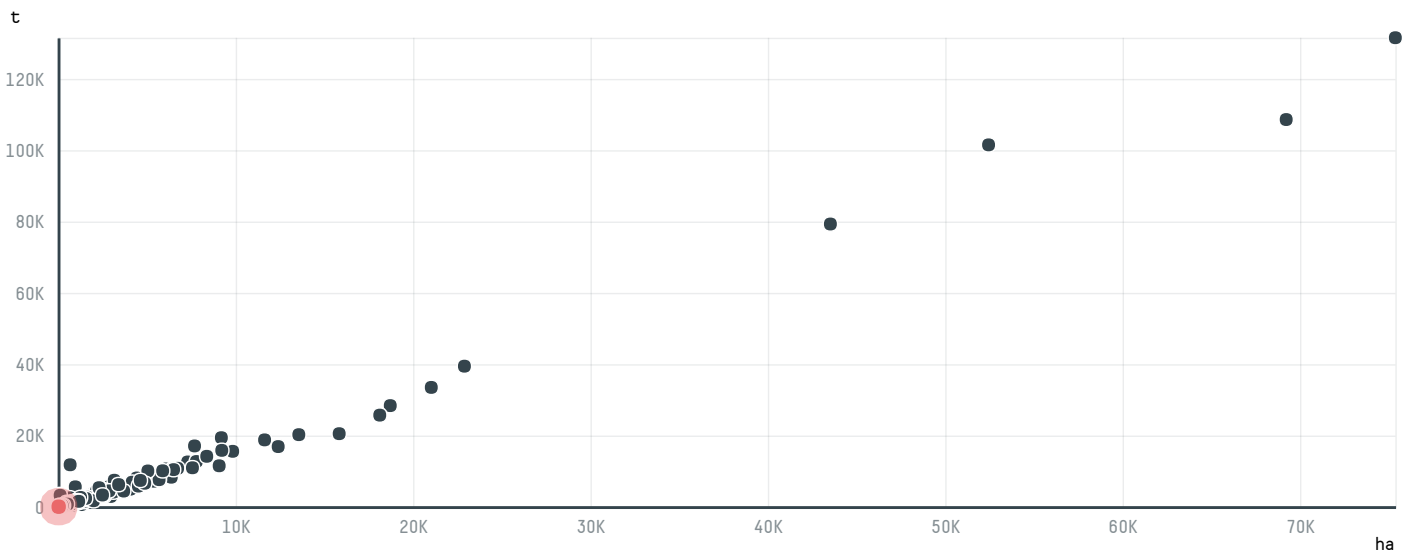

trase

MARUBENI CORPORATION COFFEE SECTION S 30827 B 858 SACAS

ACTIVITY	COMMODITY	COUNTRY	YEAR
Importer	Coffee	Brazil	2017

MARUBENI CORPORATION COFFEE SECTION S 30827 B 858 SACAS was the 933rd largest importer of coffee from BRAZIL in 2017, accounting for 51 tons. As an importer, MARUBENI CORPORATION COFFEE SECTION S 30827 B 858 SACAS sources from 1 municipalities, or 0% of the coffee production municipalities. The main destination of the coffee imported by MARUBENI CORPORATION COFFEE SECTION S 30827 B 858 SACAS is SOUTH KOREA, accounting for 100% of the total.

TOP DESTINATION COUNTRIES OF COFFEE IMPORTED BY MARUBENI CORPORATION COFFEE SECTION S 30827 B 858 SACAS:

□ N/A <5K >5K >100K >300K >1M

COMPARING COMPANIES IMPORTING COFFEE FROM BRAZIL IN 2017

Trase is a partnership between