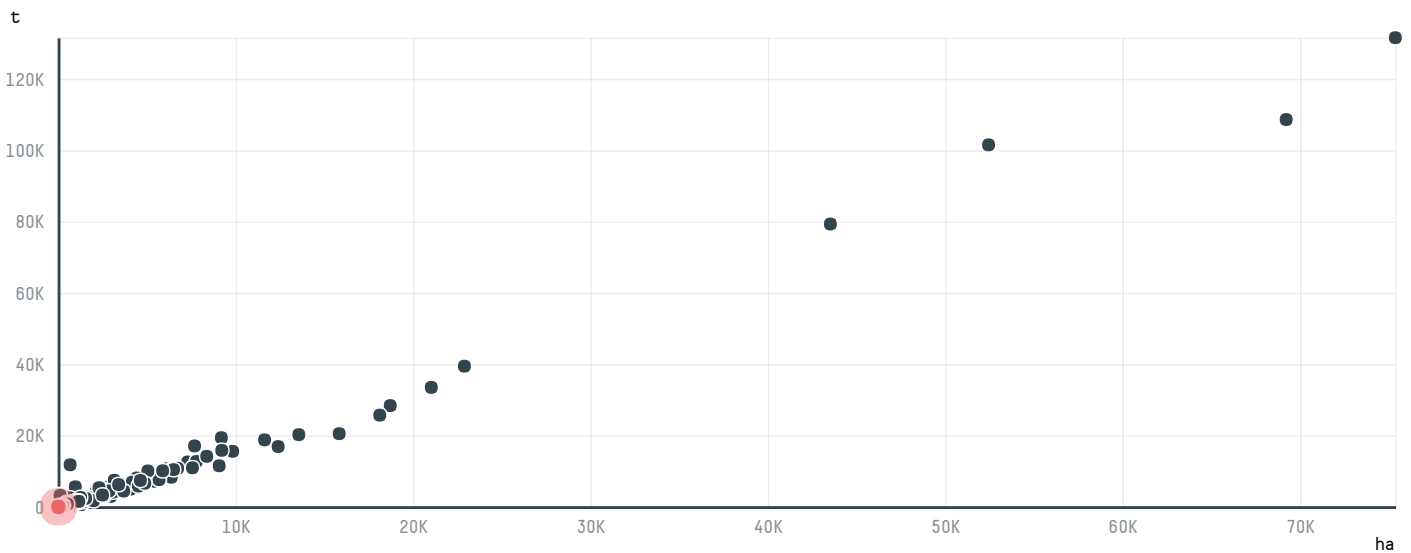

COMPARING COMPANIES IMPORTING COFFEE FROM BRAZIL IN 2017

Trase is a partnership between

In collaboration with

and many other organizations and individuals.

Donors

[Terms of Use](#) · [Privacy policy](#) · [Cookie policy](#) · [Contact us](#)

This website uses cookies to provide you with an improved user experience. By continuing to browse this site, you consent to the use of cookies and similar technologies. Please visit our [privacy policy](#) for further details.

I AGREE