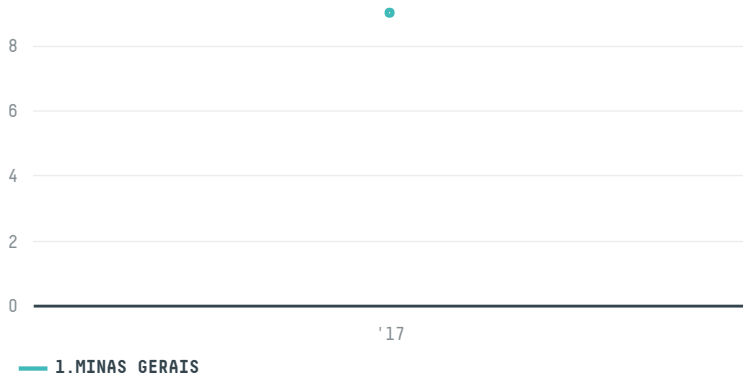

COMPARING COMPANIES IMPORTING COFFEE FROM BRAZIL IN 2017

Trase is a partnership between

In collaboration with

and many other organizations and individuals.

Donors

[Terms of Use](#) · [Privacy policy](#) · [Cookie policy](#) · [Contact us](#)

This website uses cookies to provide you with an improved user experience. By continuing to browse this site, you consent to the use of cookies and similar technologies. Please visit our [privacy policy](#) for further details.

I AGREE