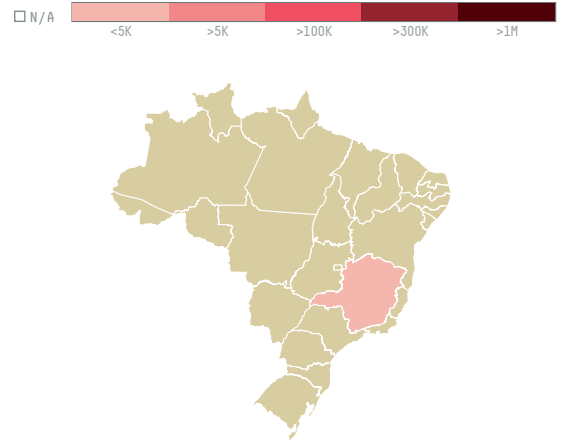

COMPARING COMPANIES IMPORTING COFFEE FROM BRAZIL IN 2017

Trase is a partnership between

In collaboration with

and many other organizations and individuals.

Donors

[Terms of Use](#) · [Privacy policy](#) · [Cookie policy](#) · [Contact us](#)

This website uses cookies to provide you with an improved user experience. By continuing to browse this site, you consent to the use of cookies and similar technologies. Please visit our [privacy policy](#) for further details.

I AGREE