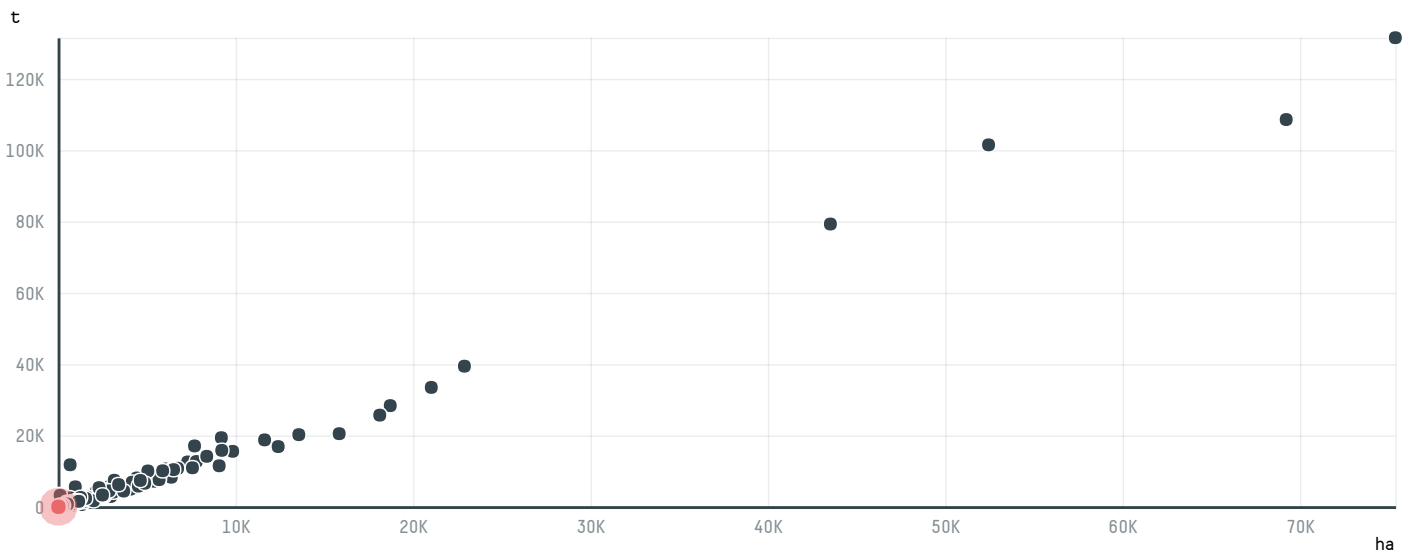

COMPARING COMPANIES IMPORTING COFFEE FROM BRAZIL IN 2017

Trase is a partnership between

In collaboration with

and many other organizations and individuals.

Donors

[Terms of Use](#) · [Privacy policy](#) · [Cookie policy](#) · [Contact us](#)

This website uses cookies to provide you with an improved user experience. By continuing to browse this site, you consent to the use of cookies and similar technologies. Please visit our [privacy policy](#) for further details.

I AGREE