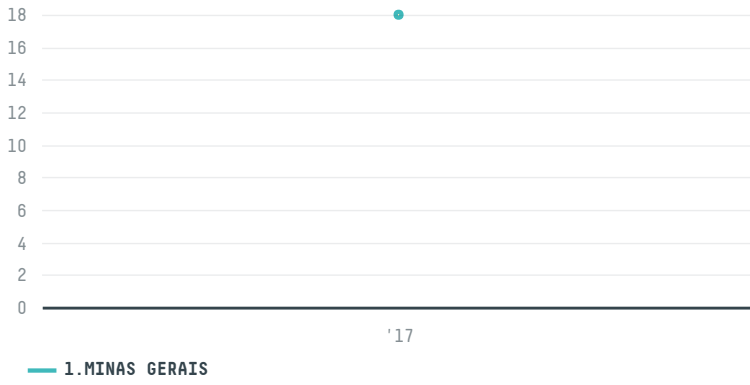

COMPARING COMPANIES IMPORTING COFFEE FROM BRAZIL IN 2017

Trase is a partnership between

In collaboration with

and many other organizations and individuals.

Donors

[Terms of Use](#) · [Privacy policy](#) · [Cookie policy](#) · [Contact us](#)

This website uses cookies to provide you with an improved user experience. By continuing to browse this site, you consent to the use of cookies and similar technologies. Please visit our [privacy policy](#) for further details.

I AGREE