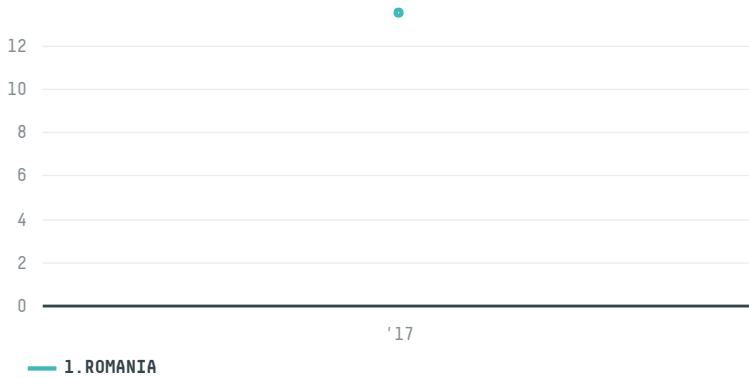

TOP DESTINATION COUNTRIES OF COFFEE IMPORTED BY STRAUSS COMMODITIES AG (S-28851-AC - 225 SACAS):