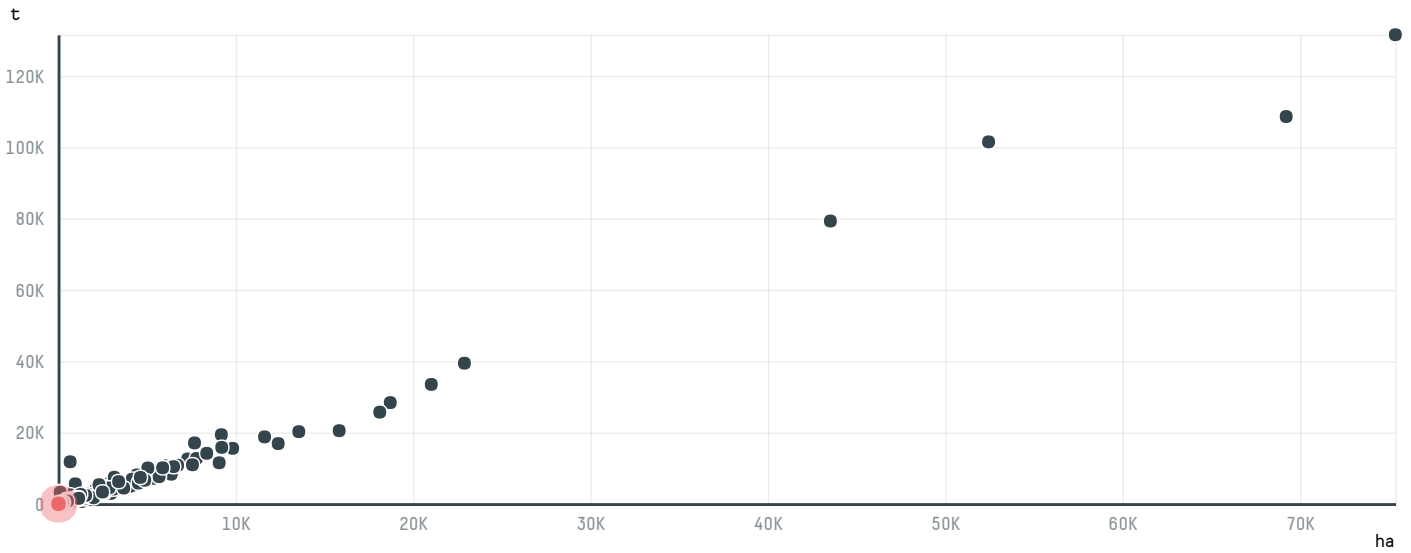

TOP DESTINATION COUNTRIES OF COFFEE IMPORTED BY STRAUSS COMMODITIES AG (S-28851-AC - 225 SACAS):

□ N/A <5K >5K >100K >300K >1M

COMPARING COMPANIES IMPORTING COFFEE FROM BRAZIL IN 2017

Trase is a partnership between