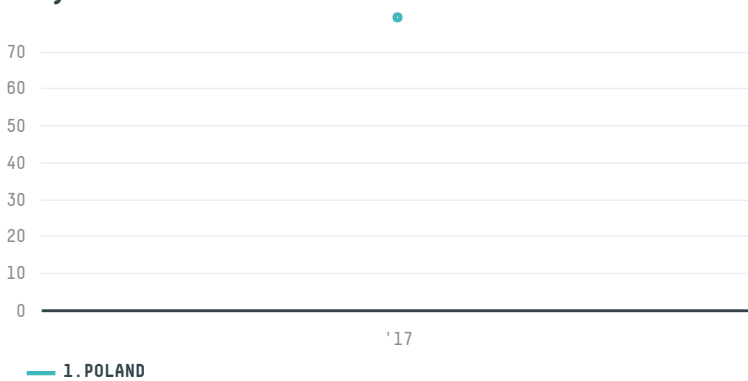

TOP DESTINATION COUNTRIES OF COFFEE IMPORTED BY STRAUSS COMMODITIES AG (S-30858-A - 1.320 SACAS) :