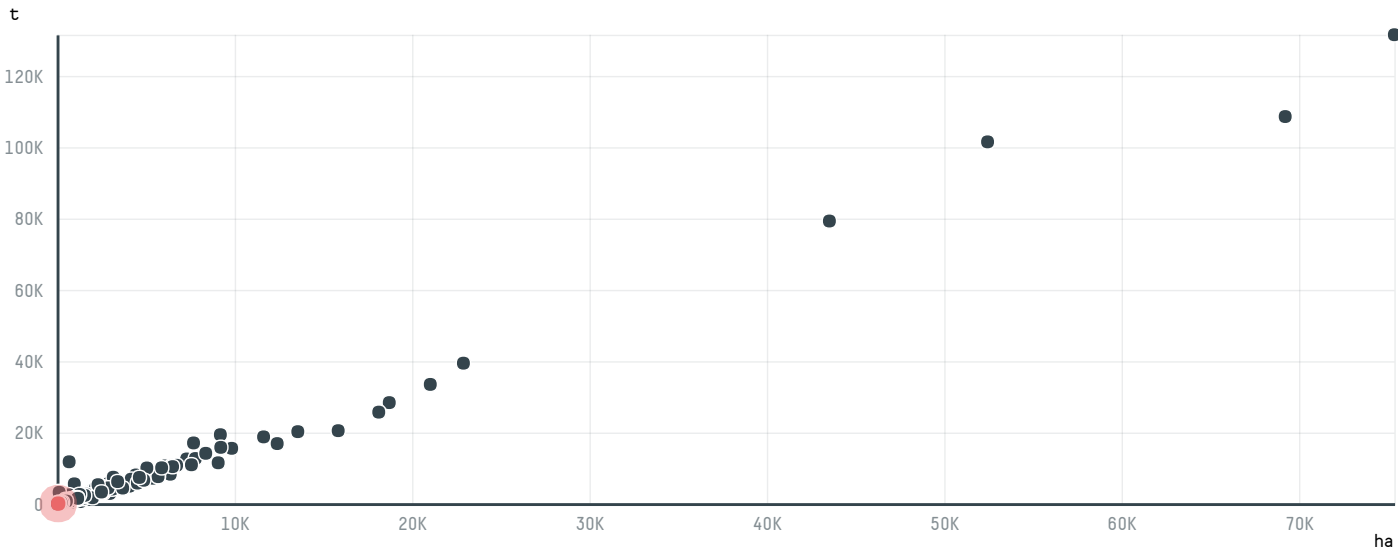

TOP DESTINATION COUNTRIES OF COFFEE IMPORTED BY STRAUSS COMMODITIES AG (S-30858-A - 1.320 SACAS) :

□ N/A <5K >5K >100K >300K >1M

COMPARING COMPANIES IMPORTING COFFEE FROM BRAZIL IN 2017

Trase is a partnership between