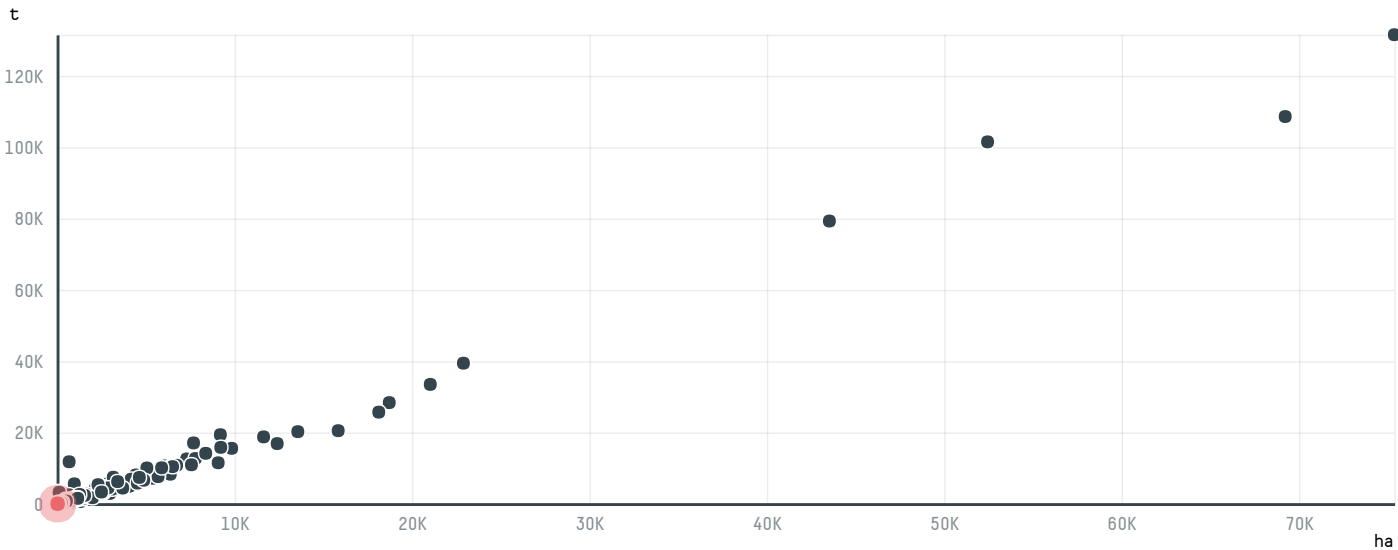

COMPARING COMPANIES IMPORTING COFFEE FROM BRAZIL IN 2017

Trase is a partnership between

In collaboration with

and many other organizations and individuals.

Donors

[Terms of Use](#) · [Privacy policy](#) · [Cookie policy](#) · [Contact us](#)

This website uses cookies to provide you with an improved user experience. By continuing to browse this site, you consent to the use of cookies and similar technologies. Please visit our [privacy policy](#) for further details.

I AGREE