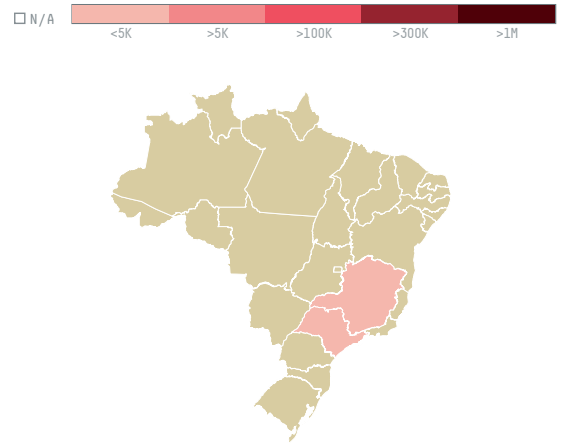

trase

VOLCAFE LTD. S-29953-B 1.666 SACAS

ACTIVITY	COMMODITY	COUNTRY	YEAR
Importer	Coffee	Brazil	2017

VOLCAFE LTD. S-29953-B 1.666 SACAS was the 712th largest importer of coffee from BRAZIL in 2017, accounting for 100 tons. As an importer, VOLCAFE LTD. S-29953-B 1.666 SACAS sources from 2 municipalities, or 0% of the coffee production municipalities. The main destination of the coffee imported by VOLCAFE LTD. S-29953-B 1.666 SACAS is JAPAN, accounting for 100% of the total.

TOP DESTINATION COUNTRIES OF COFFEE IMPORTED BY VOLCAFE LTD. S-29953-B 1.666 SACAS:

COMPARING COMPANIES IMPORTING COFFEE FROM BRAZIL IN 2017

Trase is a partnership between

In collaboration with

and many other organizations and individuals.