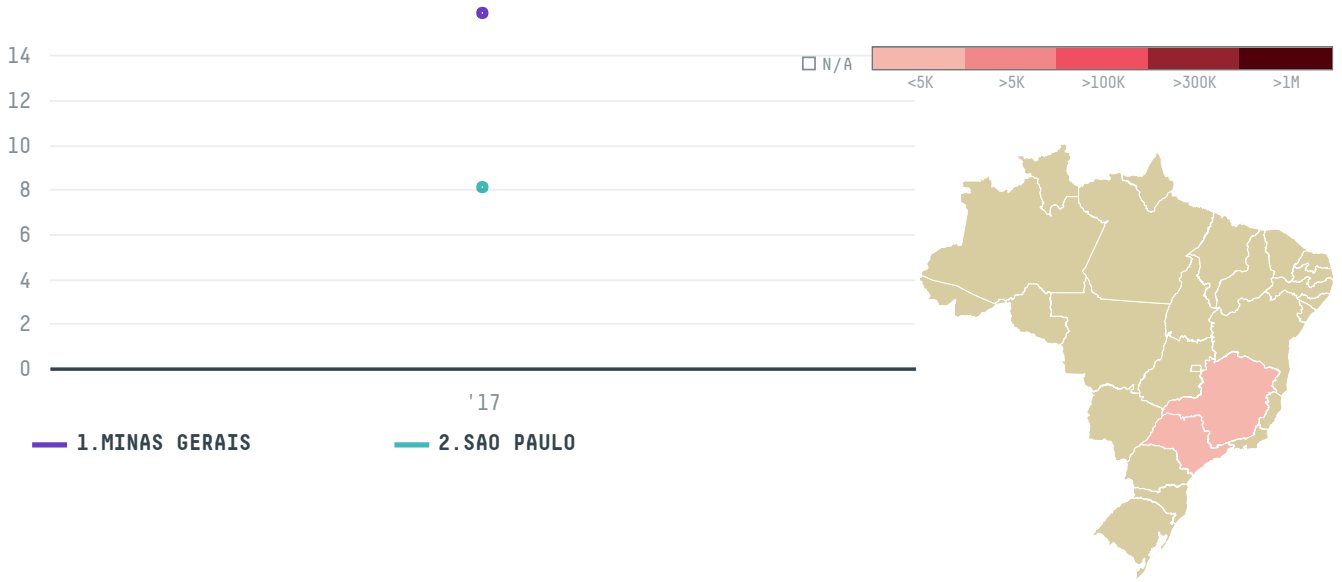

Trase is a partnership between

In collaboration with

and many other organizations

Donors

This website uses cookies to provide you with an improved user experience. By continuing to browse this site, you consent to the use of cookies and similar technologies. Please visit our [privacy policy](#) for further details.

I AGREE