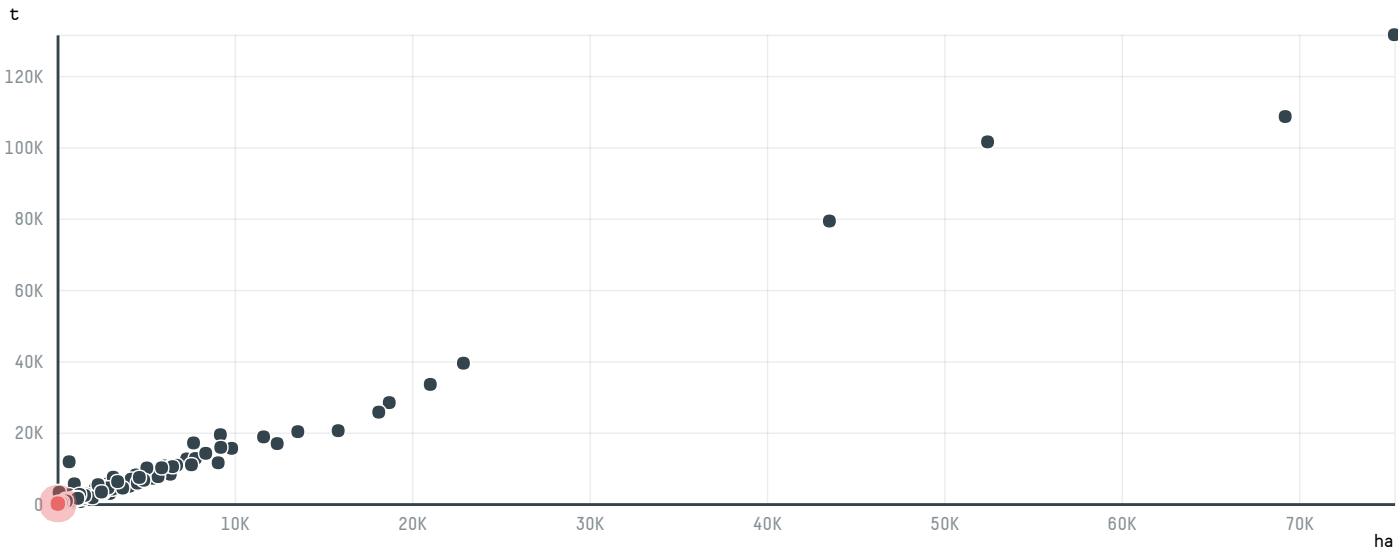

COMPARING COMPANIES IMPORTING COFFEE FROM BRAZIL IN 2017

Trase is a partnership between