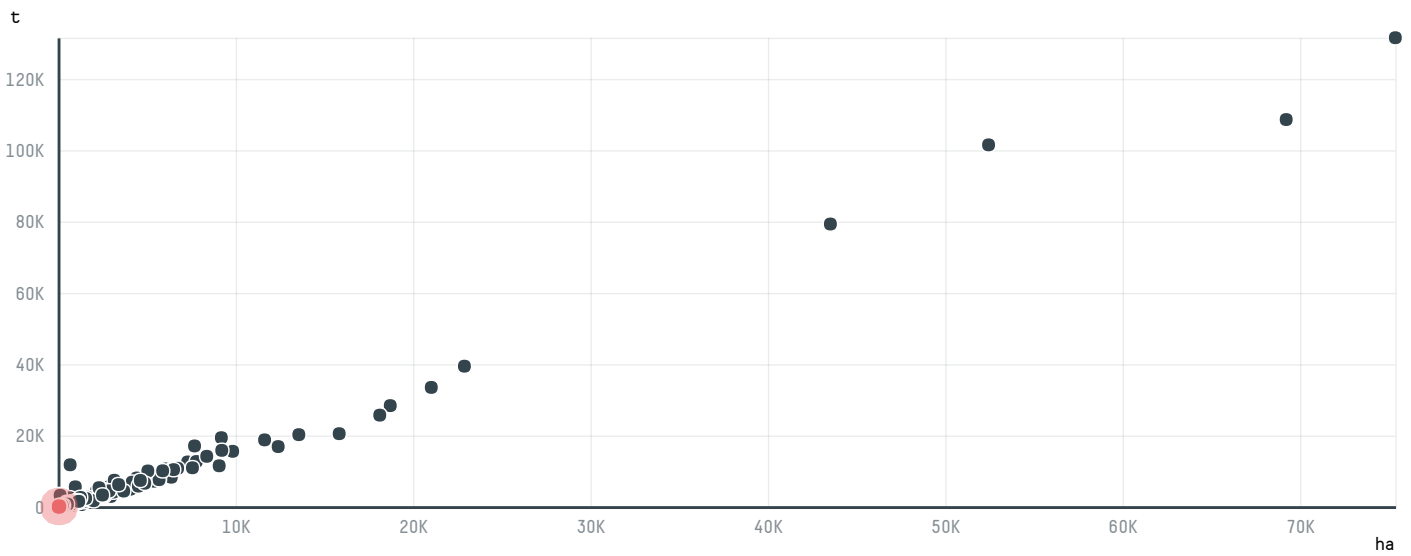

trase

MARUBENI CORPORATION COFFEE SECTION S-29945-D 1.666 S

ACTIVITY	COMMODITY	COUNTRY	YEAR
Importer	Coffee	Brazil	2017

MARUBENI CORPORATION COFFEE SECTION S-29945-D 1.666 S was the 709th largest importer of coffee from BRAZIL in 2017, accounting for 100 tons. As an importer, MARUBENI CORPORATION COFFEE SECTION S-29945-D 1.666 S sources from 1 municipalities, or 0% of the coffee production municipalities. The main destination of the coffee imported by MARUBENI CORPORATION COFFEE SECTION S-29945-D 1.666 S is JAPAN, accounting for 100% of the total.

TOP DESTINATION COUNTRIES OF COFFEE IMPORTED BY MARUBENI CORPORATION COFFEE SECTION S-29945-D 1.666 S:

□ N/A <5K >5K >100K >300K >1M

COMPARING COMPANIES IMPORTING COFFEE FROM BRAZIL IN 2017

Trase is a partnership between