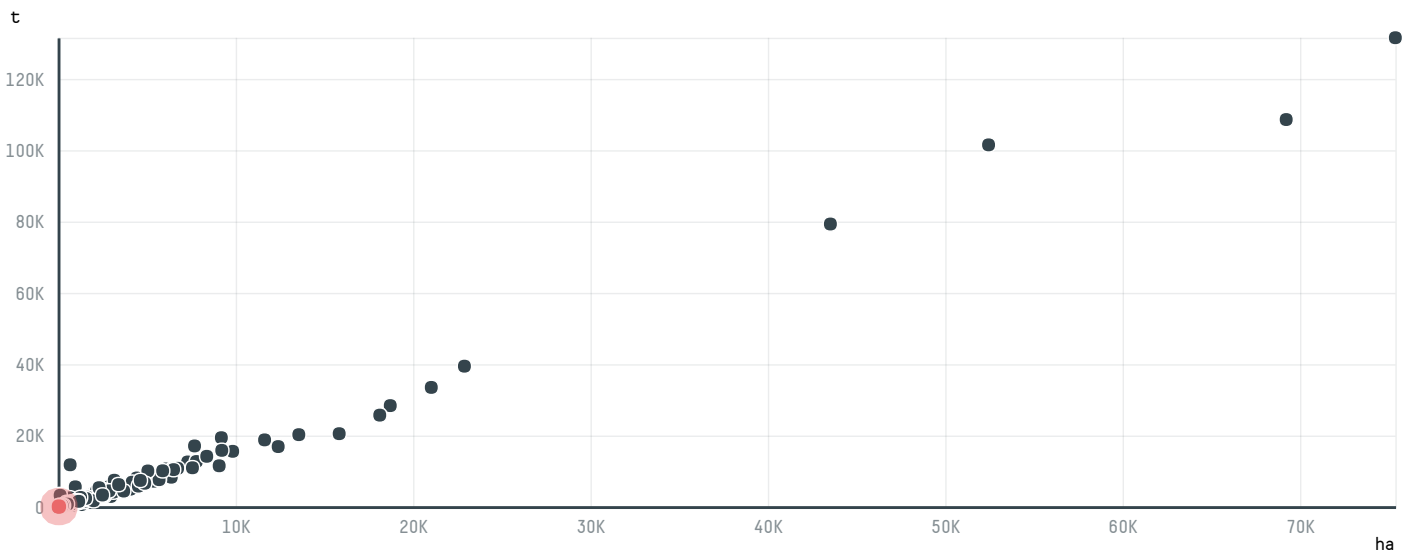

COMPARING COMPANIES IMPORTING COFFEE FROM BRAZIL IN 2017

Trase is a partnership between

In collaboration with

and many other organizations and individuals.

Donors

[Terms of Use](#) · [Privacy policy](#) · [Cookie policy](#) · [Contact us](#)

This website uses cookies to provide you with an improved user experience. By continuing to browse this site, you consent to the use of cookies and similar technologies. Please visit our [privacy policy](#) for further details.

I AGREE