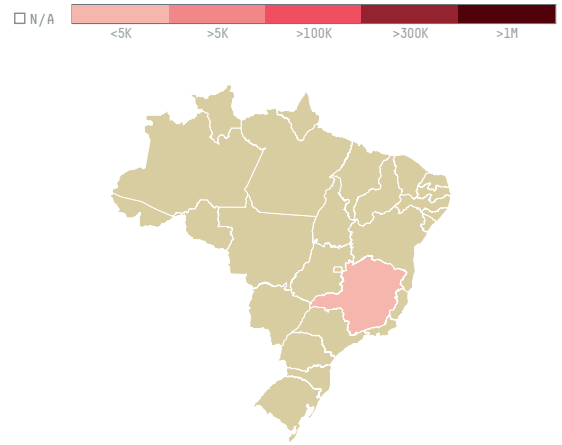

## MARUBENI CORPORATION COFFEE SECTION S-29944-C 1.333 SA

ACTIVITY      COMMODITY      COUNTRY      YEAR  
**Importer      Coffee      Brazil      2017**

MARUBENI CORPORATION COFFEE SECTION S-29944-C 1.333 SA was the 766th largest importer of coffee from BRAZIL in 2017, accounting for 80 tons. As an importer, MARUBENI CORPORATION COFFEE SECTION S-29944-C 1.333 SA sources from 1 municipalities, or 0% of the coffee production municipalities. The main destination of the coffee imported by MARUBENI CORPORATION COFFEE SECTION S-29944-C 1.333 SA is JAPAN, accounting for 100% of the total.

### TOP DESTINATION COUNTRIES OF COFFEE IMPORTED BY MARUBENI CORPORATION COFFEE SECTION S-29944-C 1.333 SA:

□ N/A      <5K      >5K      >100K      >300K      >1M