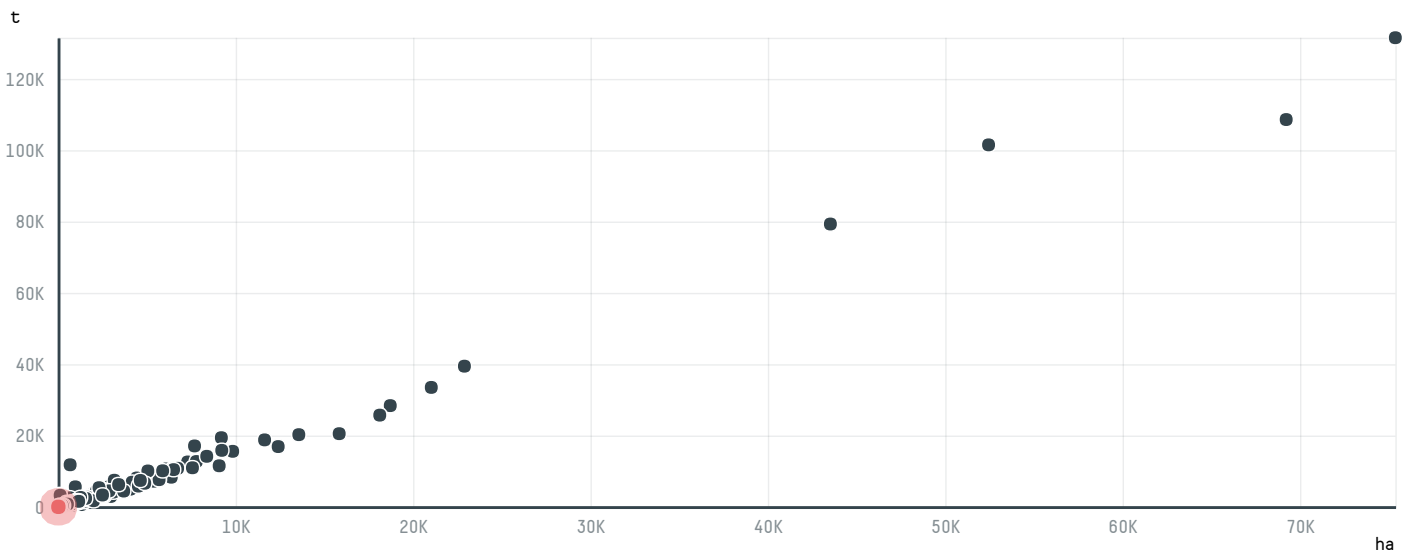

COMPARING COMPANIES IMPORTING COFFEE FROM BRAZIL IN 2017

Trase is a partnership between

In collaboration with

and many other organizations and individuals.

Donors

[Terms of Use](#) · [Privacy policy](#) · [Cookie policy](#) · [Contact us](#)

This website uses cookies to provide you with an improved user experience. By continuing to browse this site, you consent to the use of cookies and similar technologies. Please visit our [privacy policy](#) for further details.

I AGREE