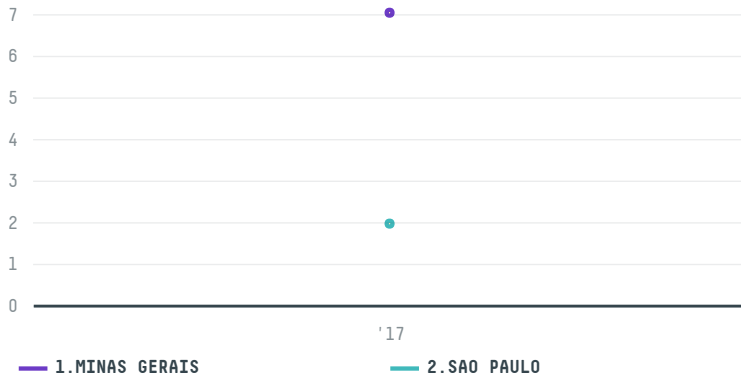

# MARUBENI CORPORATION COFFEE SECTION S-29228-A 150 SAC

ACTIVITY      COMMODITY      COUNTRY      YEAR  
**Importer**      **Coffee**      **Brazil**      **2017**

MARUBENI CORPORATION COFFEE SECTION S-29228-A 150 SAC was the 1347th largest importer of coffee from BRAZIL in 2017, accounting for 9 tons. As an importer, MARUBENI CORPORATION COFFEE SECTION S-29228-A 150 SAC sources from 2 municipalities, or 0% of the coffee production municipalities. The main destination of the coffee imported by MARUBENI CORPORATION COFFEE SECTION S-29228-A 150 SAC is JAPAN, accounting for 100% of the total.

## TOP DESTINATION COUNTRIES OF COFFEE IMPORTED BY MARUBENI CORPORATION COFFEE SECTION S-29228-A 150 SAC:

□ N/A      <5K      >5K      >100K      >300K      >1M