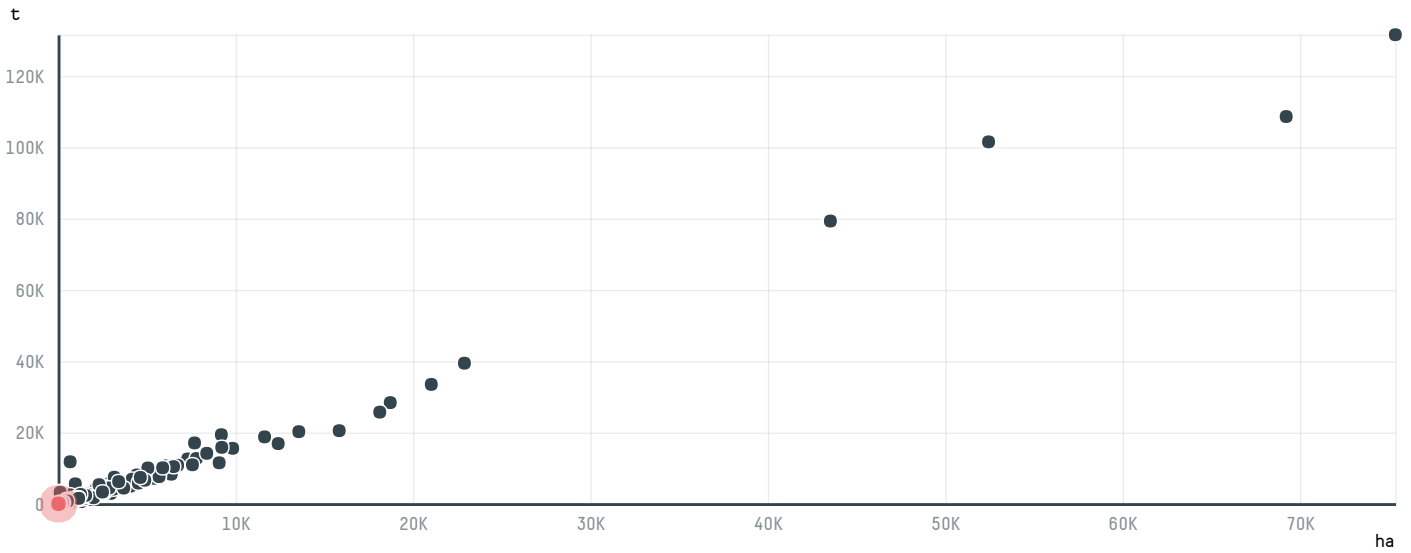

trase

MARUBENI CORPORATION COFFEE SECTION S 30913 A 334 SACAS

ACTIVITY COMMODITY COUNTRY YEAR
Importer **Coffee** **Brazil** **2017**

MARUBENI CORPORATION COFFEE SECTION S 30913 A 334 SACAS was the 1159th largest importer of coffee from BRAZIL in 2017, accounting for 20 tons. As an importer, MARUBENI CORPORATION COFFEE SECTION S 30913 A 334 SACAS sources from 1 municipalities, or 0% of the coffee production municipalities. The main destination of the coffee imported by MARUBENI CORPORATION COFFEE SECTION S 30913 A 334 SACAS is JAPAN, accounting for 100% of the total.

TOP DESTINATION COUNTRIES OF COFFEE IMPORTED BY MARUBENI CORPORATION COFFEE SECTION S 30913 A 334 SACAS:

□ N/A <5K >5K >100K >300K >1M

COMPARING COMPANIES IMPORTING COFFEE FROM BRAZIL IN 2017

Trase is a partnership between