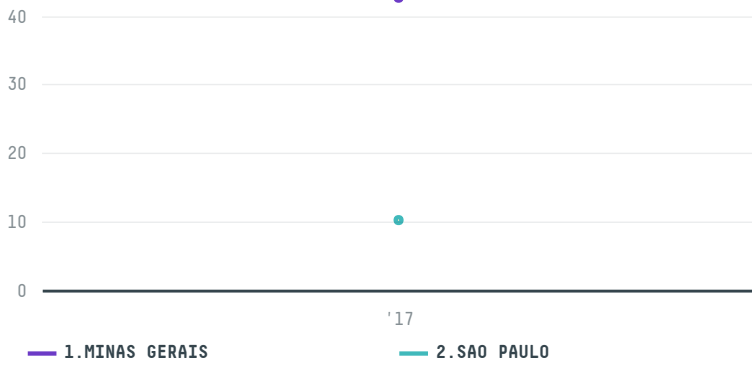

COMPARING COMPANIES IMPORTING COFFEE FROM BRAZIL IN 2017

Trase is a partnership between

In collaboration with

and many other organizations and individuals.

Donors

[Terms of Use](#) · [Privacy policy](#) · [Cookie policy](#) · [Contact us](#)

This website uses cookies to provide you with an improved user experience. By continuing to browse this site, you consent to the use of cookies and similar technologies. Please visit our [privacy policy](#) for further details.

I AGREE