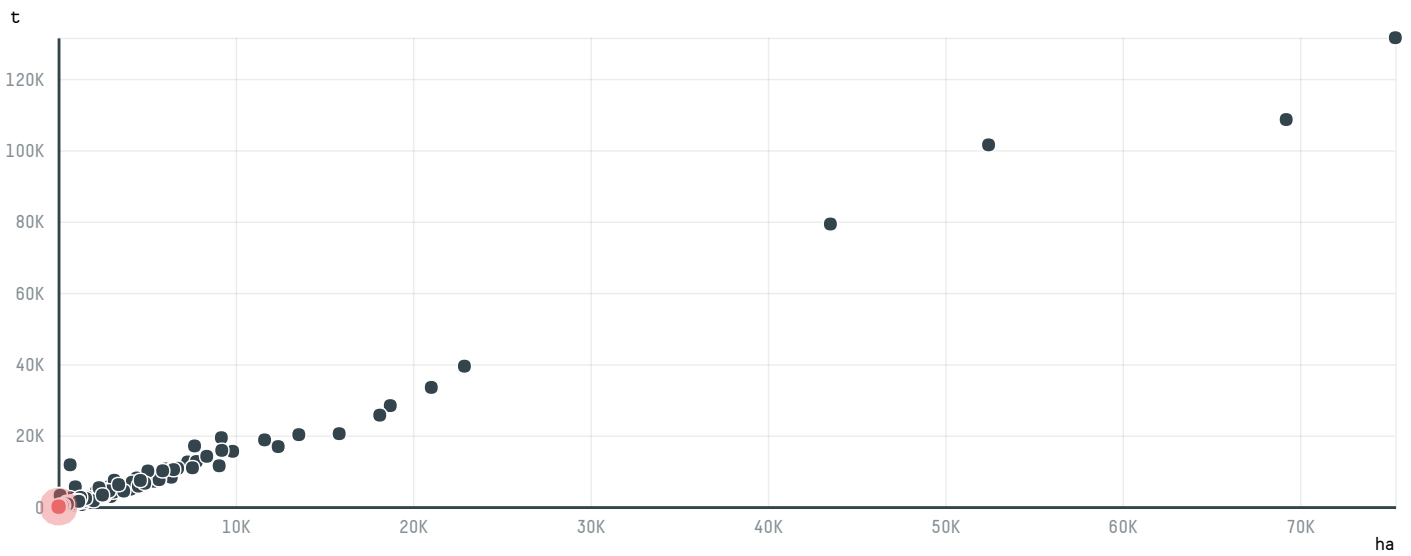

## MARUBENI CORPORATION COFFEE SECTION (S-29306-D - 880 SA

ACTIVITY	COMMODITY	COUNTRY	YEAR
Importer	Coffee	Brazil	2017

MARUBENI CORPORATION COFFEE SECTION (S-29306-D - 880 SA was the 930th largest importer of coffee from BRAZIL in 2017, accounting for 53 tons. As an importer, MARUBENI CORPORATION COFFEE SECTION (S-29306-D - 880 SA sources from 2 municipalities, or 0% of the coffee production municipalities. The main destination of the coffee imported by MARUBENI CORPORATION COFFEE SECTION (S-29306-D - 880 SA is JAPAN, accounting for 100% of the total.

### TOP DESTINATION COUNTRIES OF COFFEE IMPORTED BY MARUBENI CORPORATION COFFEE SECTION (S-29306-D - 880 SA:

□ N/A <5K >5K >100K >300K >1M

COMPARING COMPANIES IMPORTING COFFEE FROM BRAZIL IN 2017

Trase is a partnership between