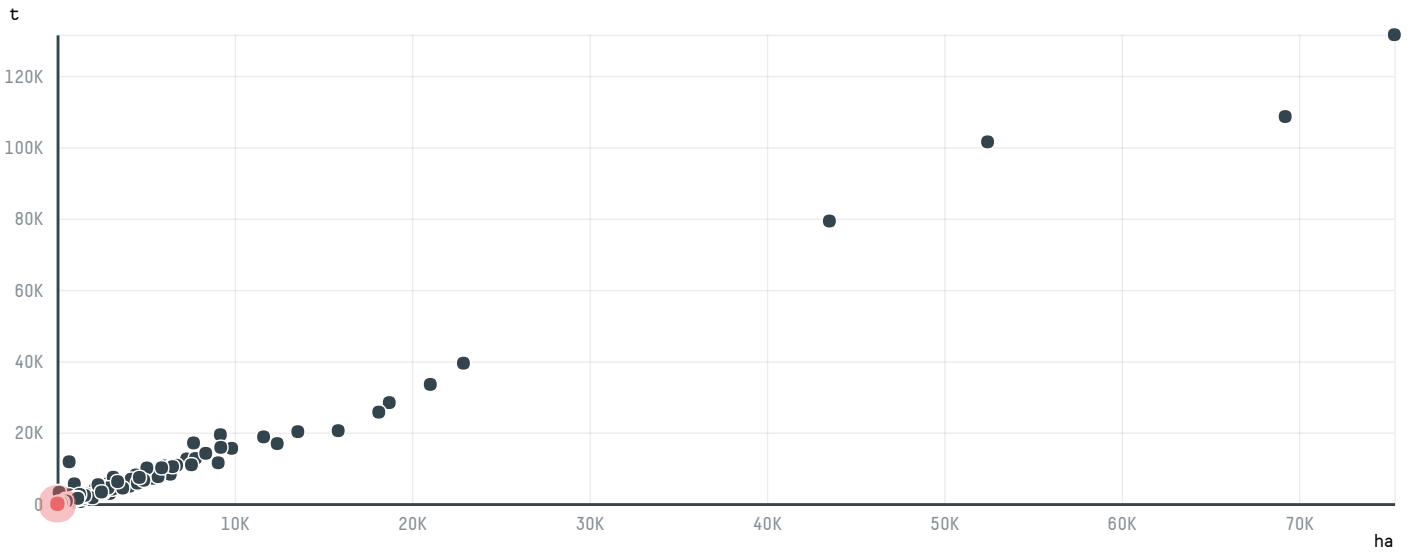

COMPARING COMPANIES IMPORTING COFFEE FROM BRAZIL IN 2017

Trase is a partnership between

In collaboration with

and many other organizations and individuals.

Donors

[Terms of Use](#) · [Privacy policy](#) · [Cookie policy](#) · [Contact us](#)

This website uses cookies to provide you with an improved user experience. By continuing to browse this site, you consent to the use of cookies and similar technologies. Please visit our [privacy policy](#) for further details.

I AGREE