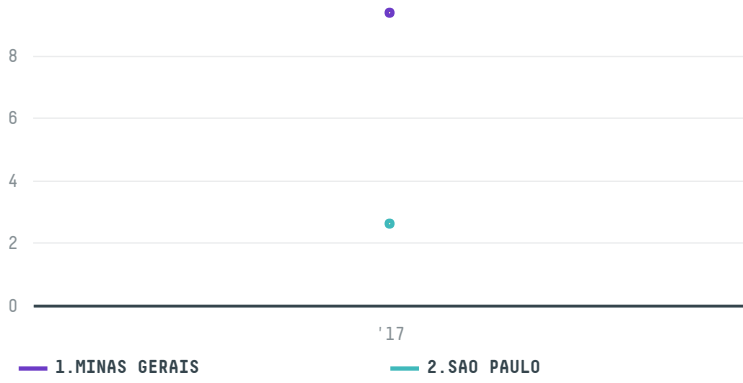

COMPARING COMPANIES IMPORTING COFFEE FROM BRAZIL IN 2017

Trase is a partnership between

In collaboration with

and many other organizations and individuals.

Donors

[Terms of Use](#) · [Privacy policy](#) · [Cookie policy](#) · [Contact us](#)

This website uses cookies to provide you with an improved user experience. By continuing to browse this site, you consent to the use of cookies and similar technologies. Please visit our [privacy policy](#) for further details.

I AGREE