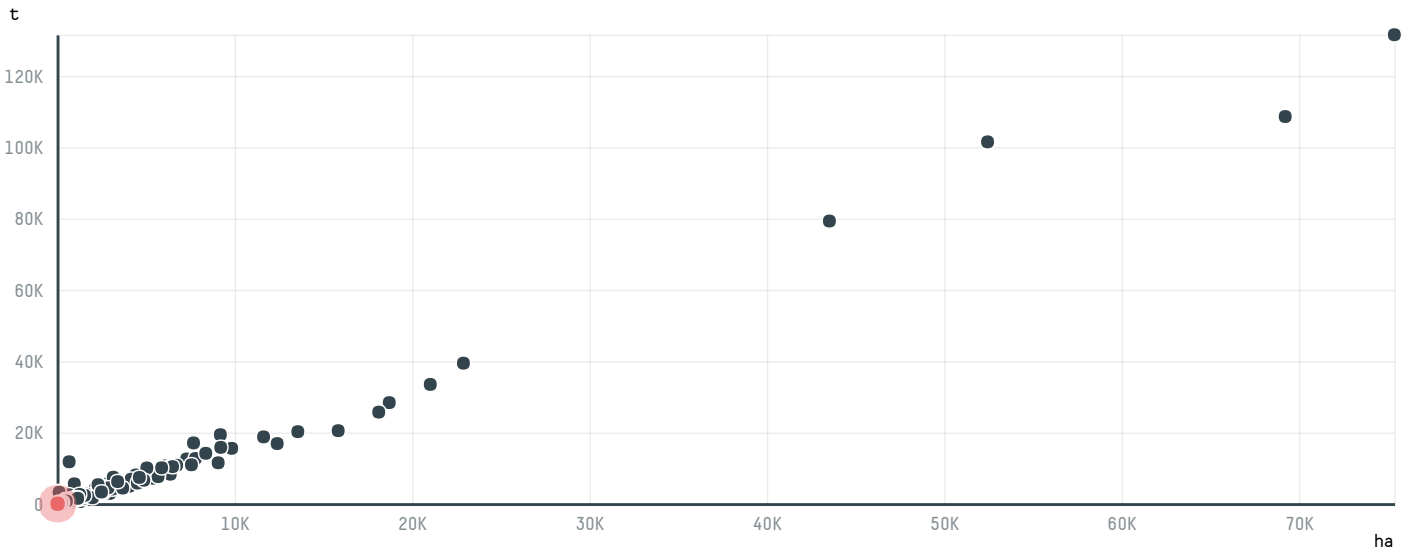

trase

MARUBENI CORPORATION COFFEE SECTION (S 30912 B 700

ACTIVITY: **Importer**
COMMODITY: **Coffee**
COUNTRY: **Brazil**
YEAR: **2017**

MARUBENI CORPORATION COFFEE SECTION (S 30912 B 700 was the 974th largest importer of coffee from BRAZIL in 2017, accounting for 4.2 tons. As an importer, MARUBENI CORPORATION COFFEE SECTION (S 30912 B 700 sources from 1 municipalities, or 0% of the coffee production municipalities. The main destination of the coffee imported by MARUBENI CORPORATION COFFEE SECTION (S 30912 B 700 is JAPAN, accounting for 100% of the total.

TOP DESTINATION COUNTRIES OF COFFEE IMPORTED BY MARUBENI CORPORATION COFFEE SECTION (S 30912 B 700:

Legend: N/A, <5K, >5K, >100K, >300K, >1M

COMPARING COMPANIES IMPORTING COFFEE FROM BRAZIL IN 2017

Trase is a partnership between