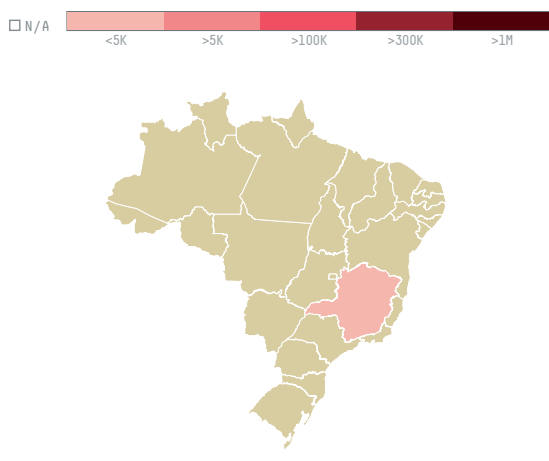

COMPARING COMPANIES IMPORTING COFFEE FROM BRAZIL IN 2017

Trase is a partnership between

In collaboration with

and many other organizations and individuals.

Donors

[Terms of Use](#) · [Privacy policy](#) · [Cookie policy](#) · [Contact us](#)

This website uses cookies to provide you with an improved user experience. By continuing to browse this site, you consent to the use of cookies and similar technologies. Please visit our [privacy policy](#) for further details.

I AGREE