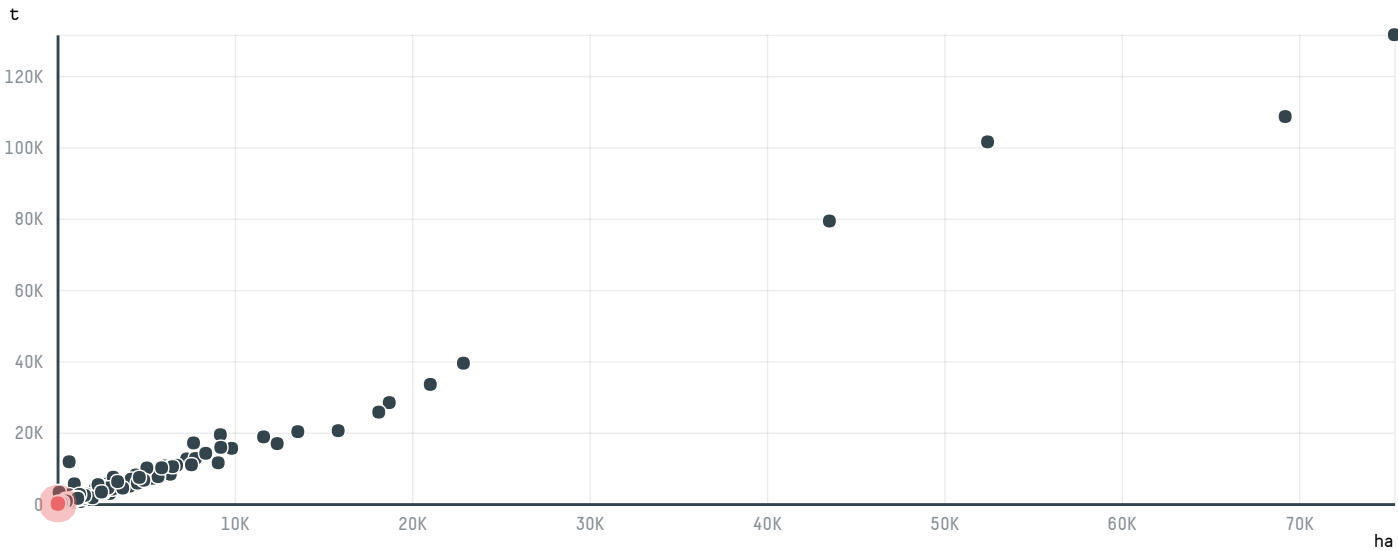

COMPARING COMPANIES IMPORTING COFFEE FROM BRAZIL IN 2017

Trase is a partnership between

In collaboration with

and many other organizations and individuals.

Donors

[Terms of Use](#) · [Privacy policy](#) · [Cookie policy](#) · [Contact us](#)

This website uses cookies to provide you with an improved user experience. By continuing to browse this site, you consent to the use of cookies and similar technologies. Please visit our [privacy policy](#) for further details.

I AGREE